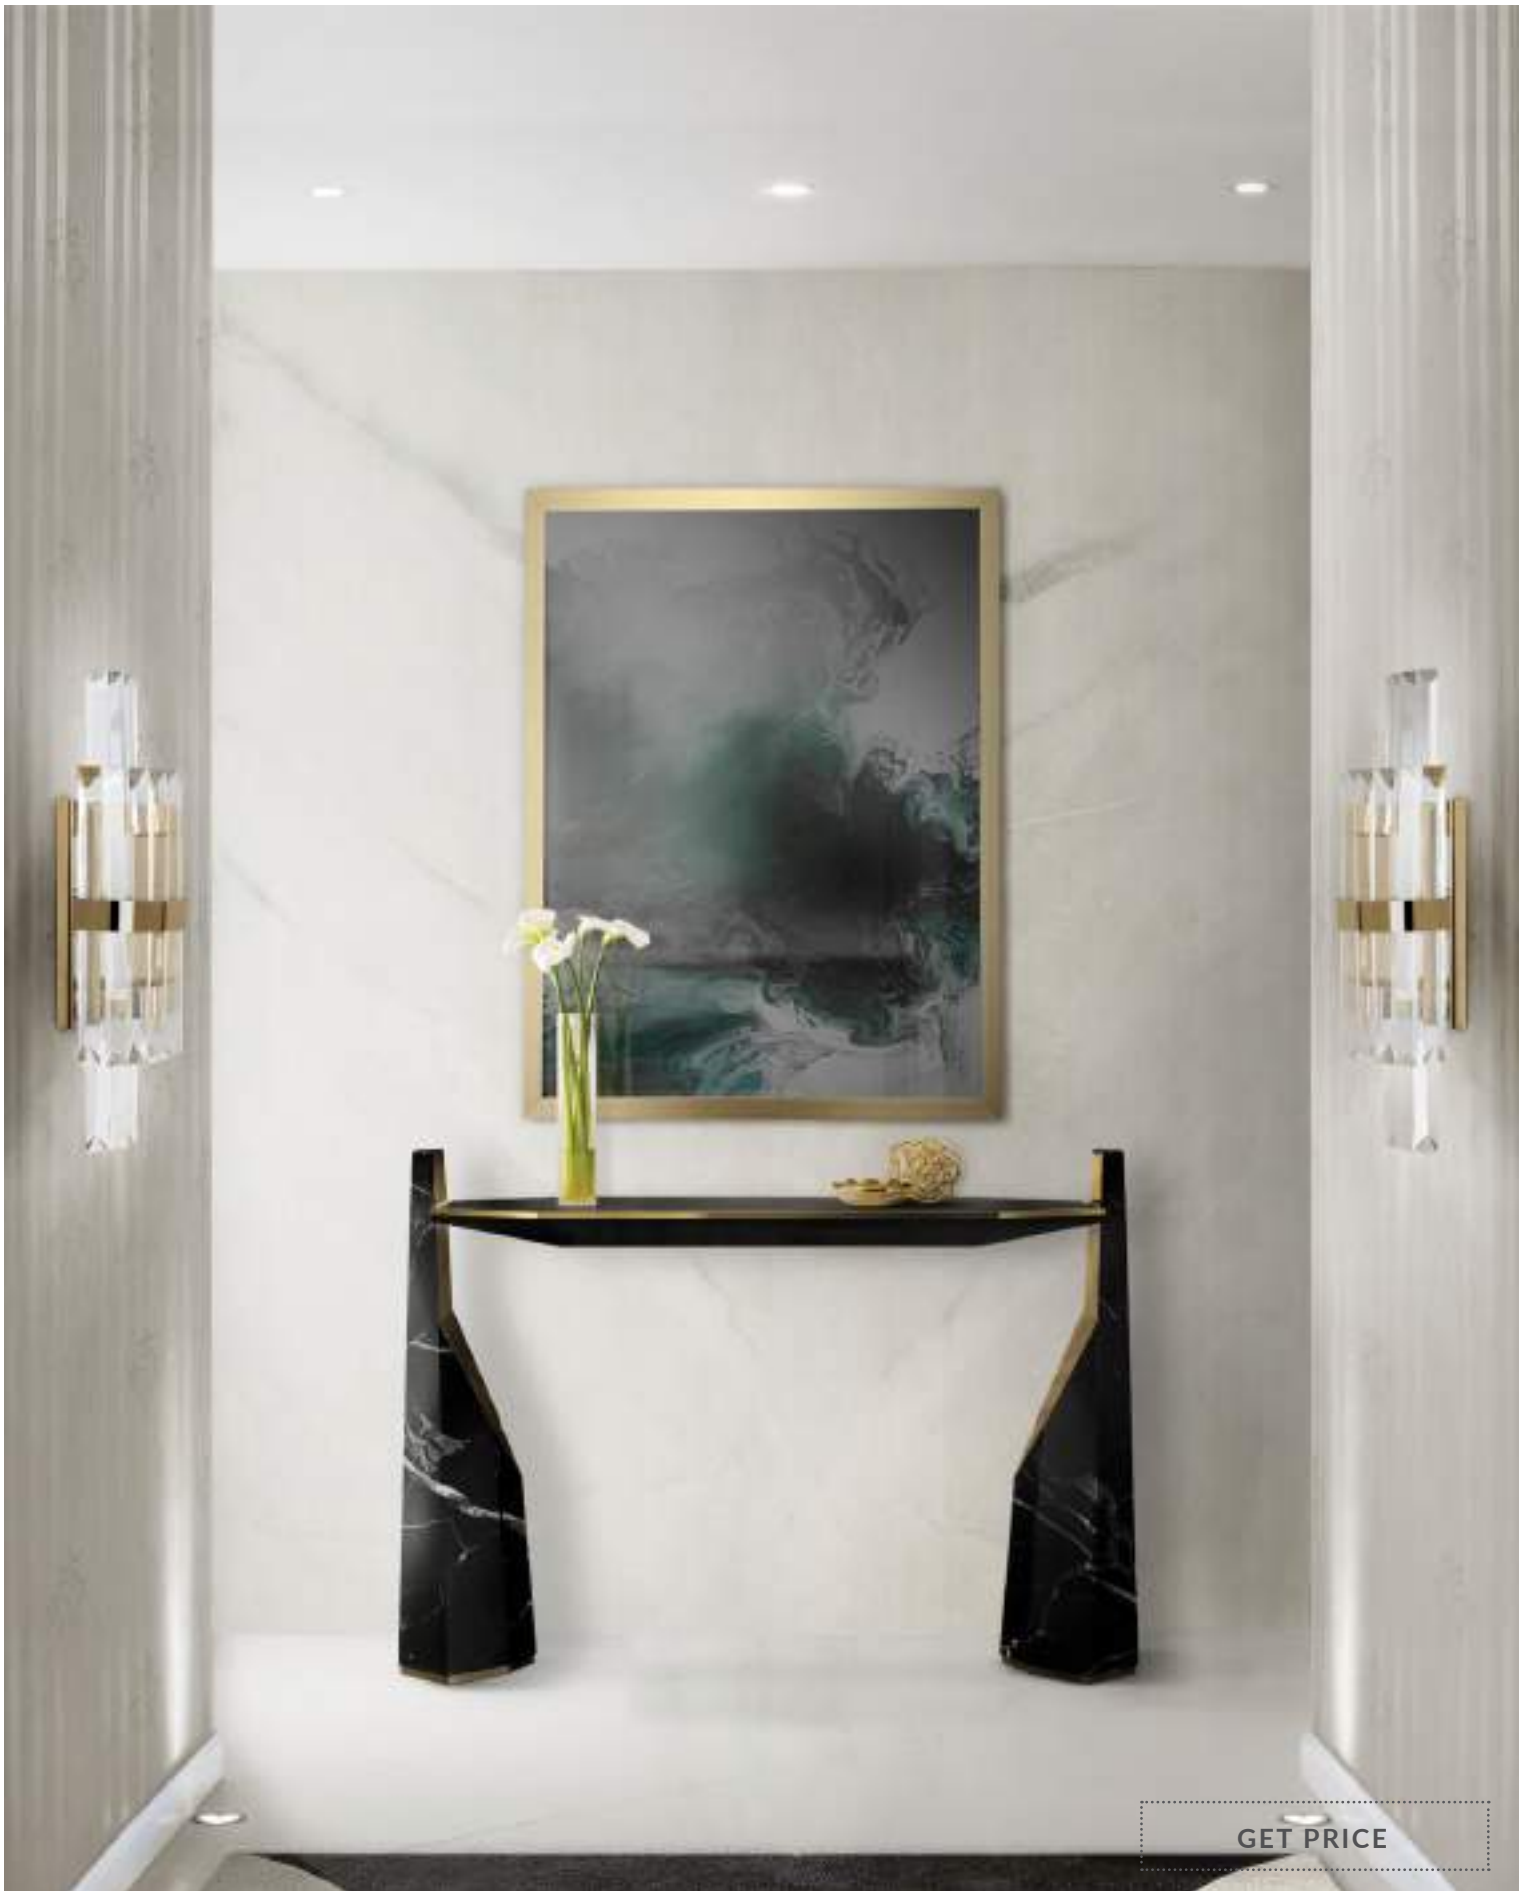

MYLLO CONSOLE - Inspired by the distinct engineering present in the tallest bridges, Myllo Console functions as symbol of solitude and inovation.