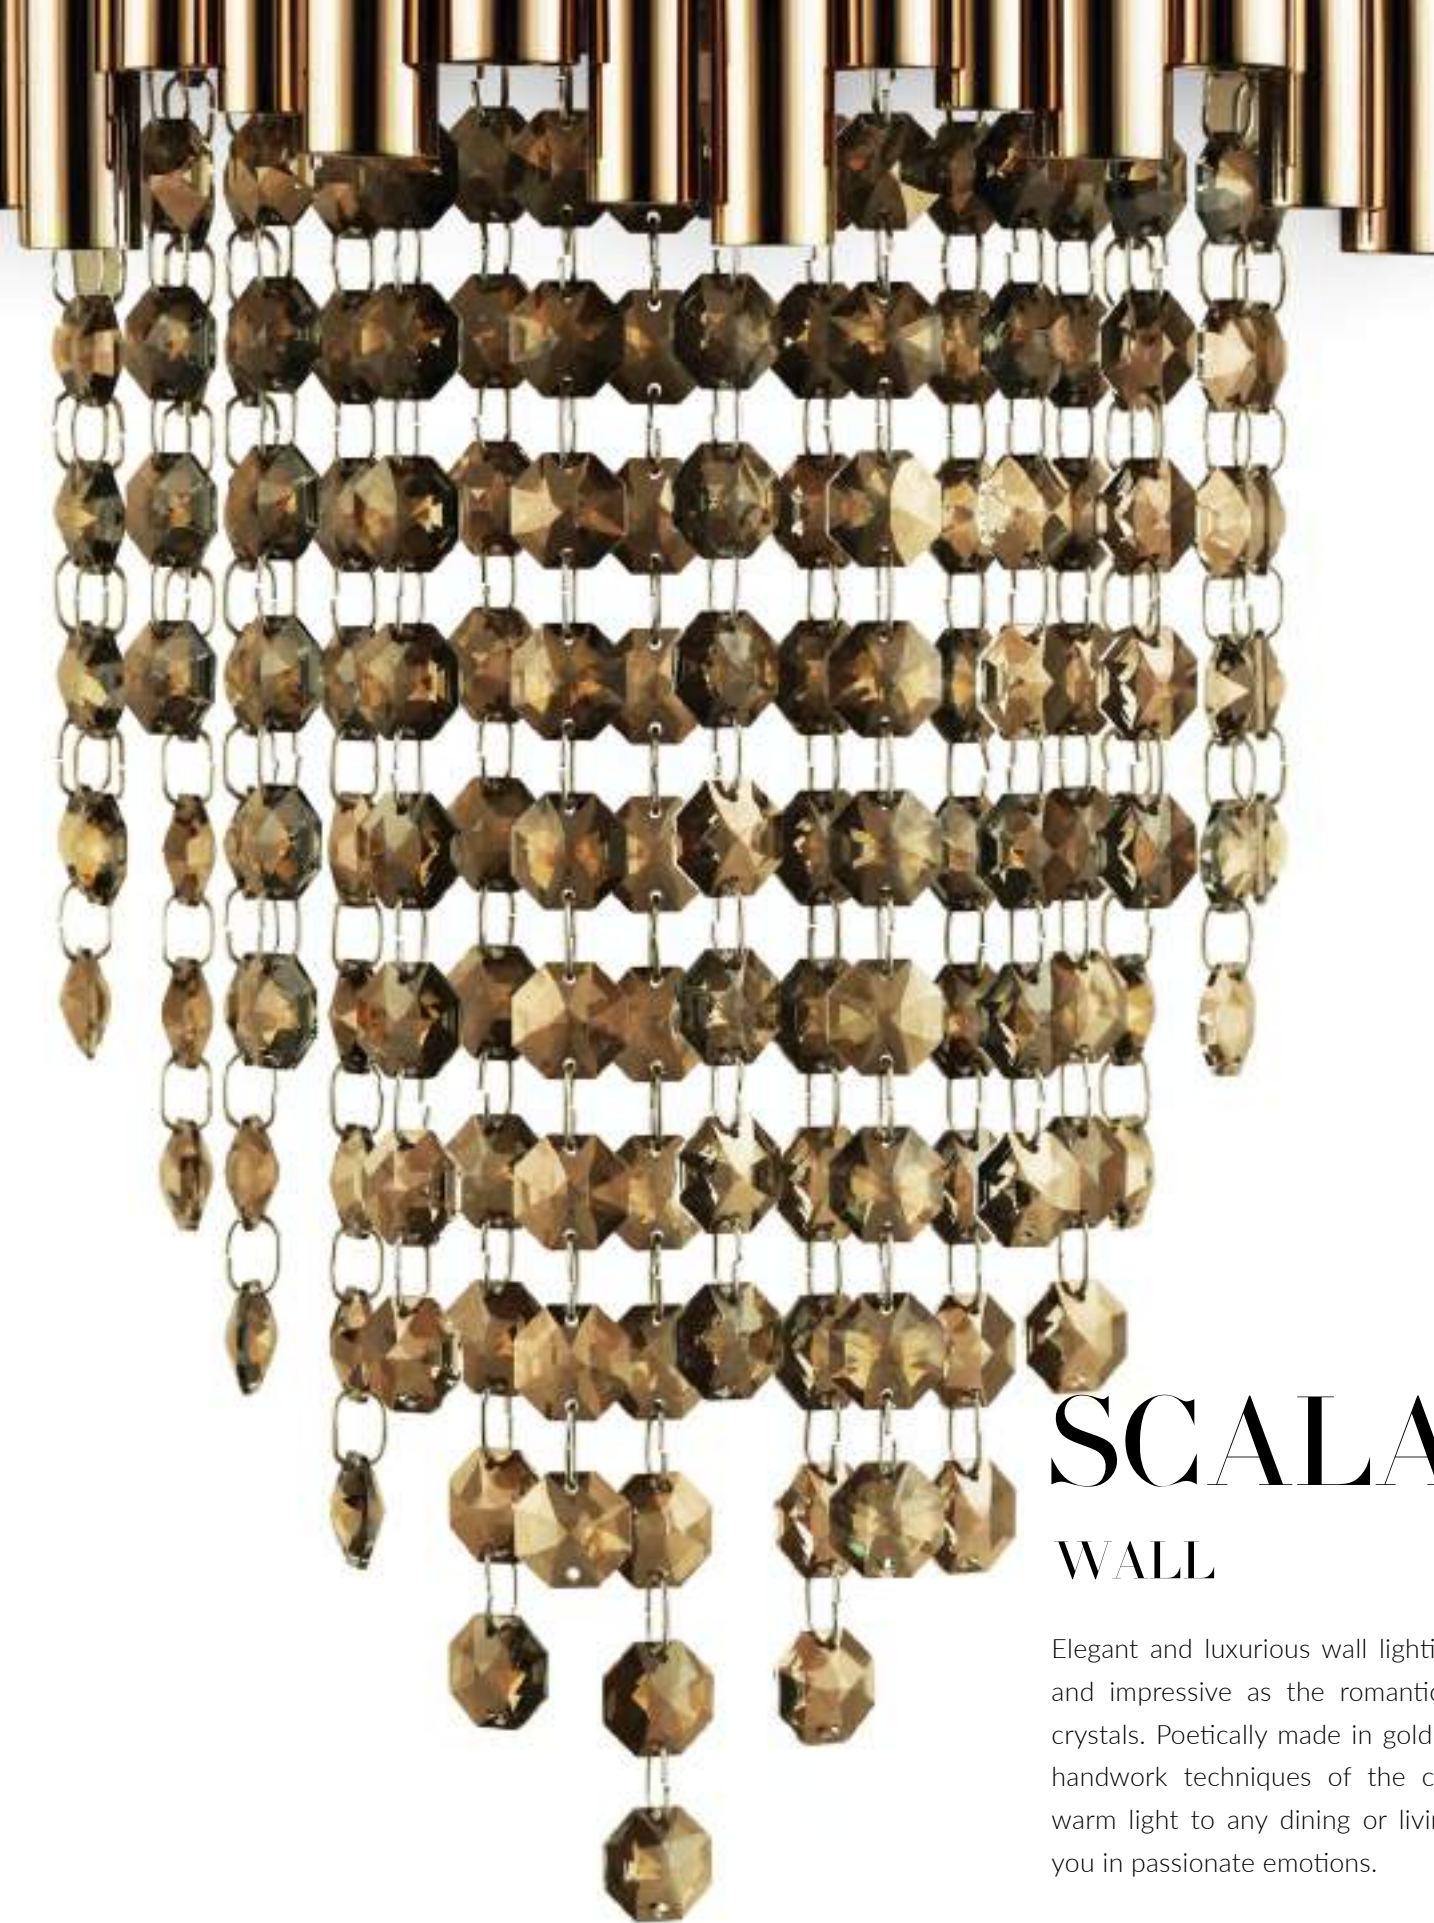

SCALA

WALL

Elegant and luxurious wall lighting item, incomparable and impressive as the romantic details of Swarovski crystals. Poetically made in gold plated brass, with the handwork techniques of the craftsman, will bring a warm light to any dining or living room set, involving you in passionate emotions.

[GET PRICE](#)