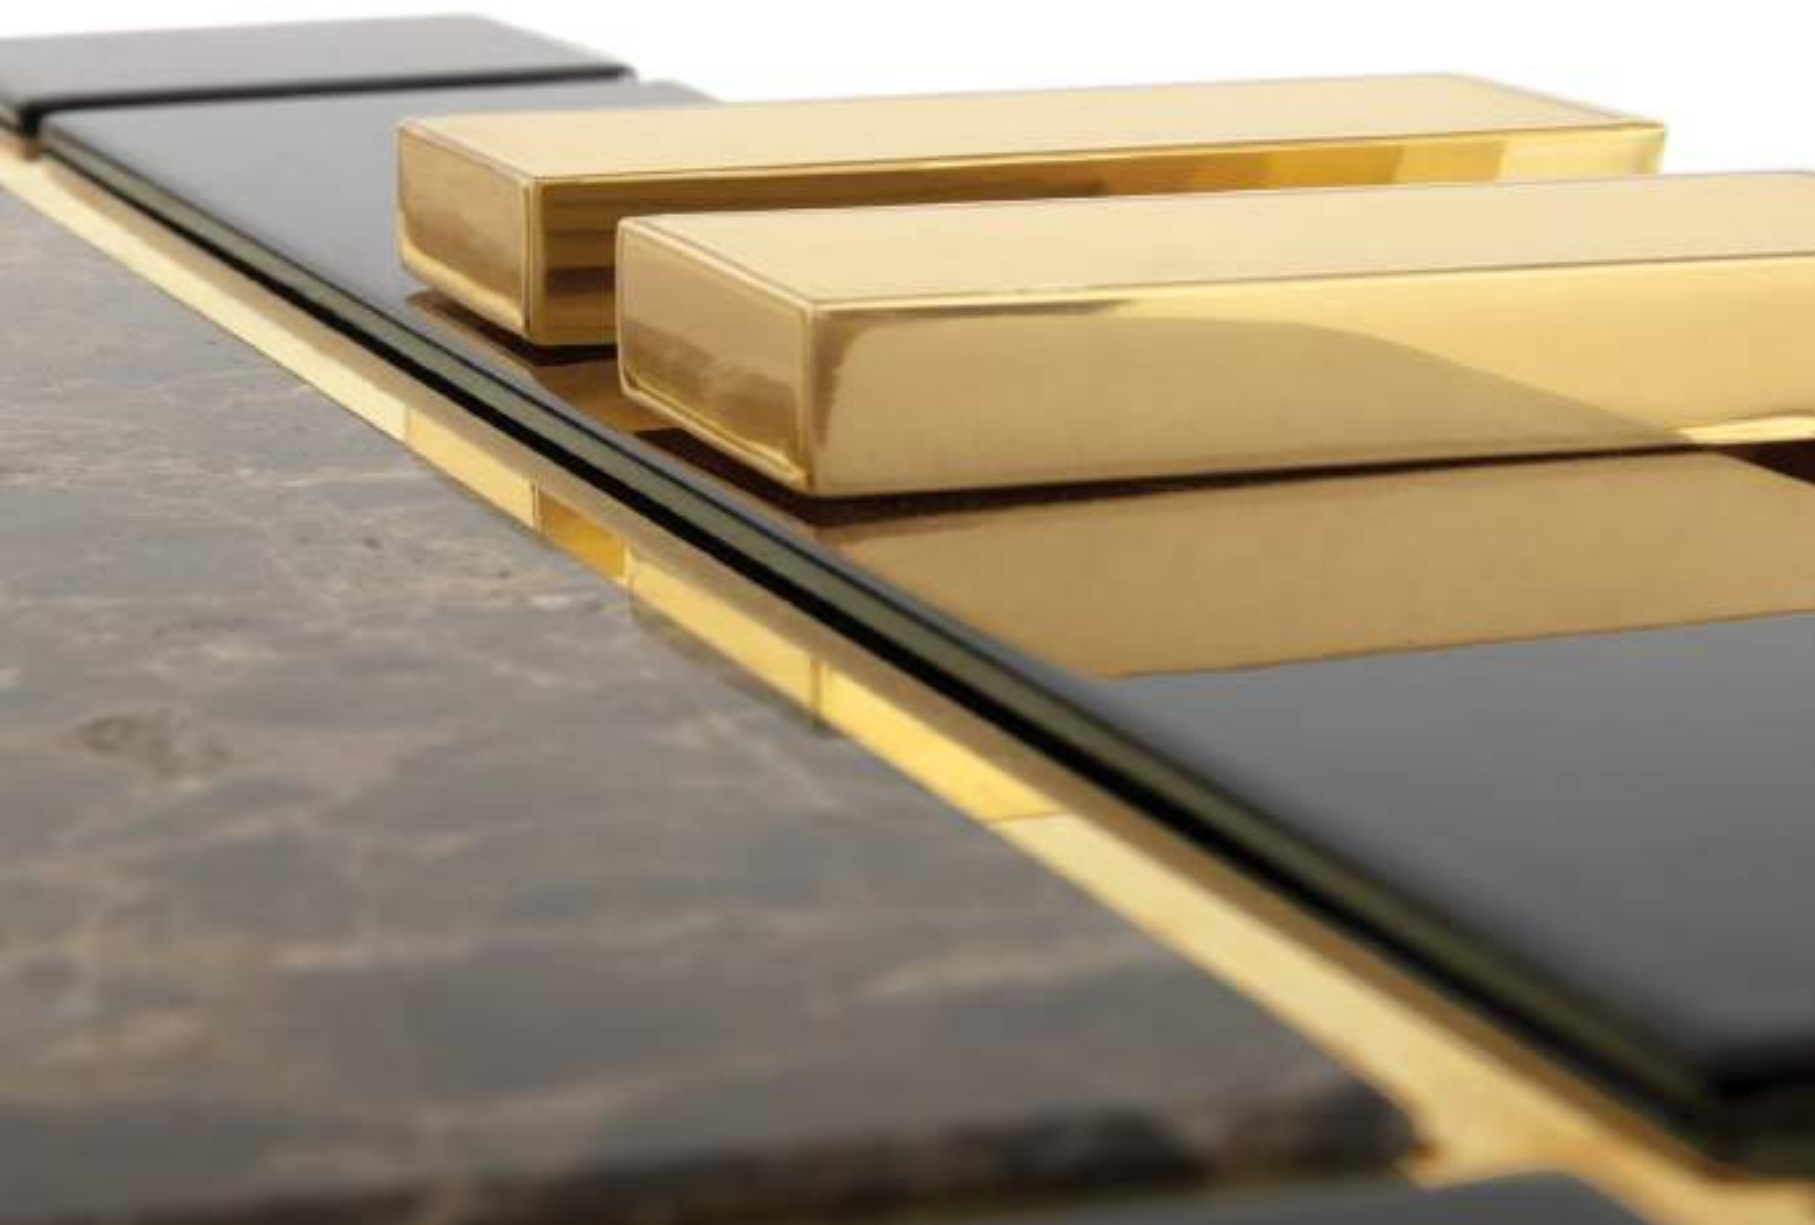

APOTHEOSIS

SIDE TABLE

A hymn to sophistication and design, this side table adds a vigorous presence that revolutionizes the look of any project. Its unique form reveals the talent of the craftsmen and the exclusivity of the design, resulting in a glorious construction. A daring and elegant balance of polished brass, black lacquer and emperador marble.

[GET PRICE](#)