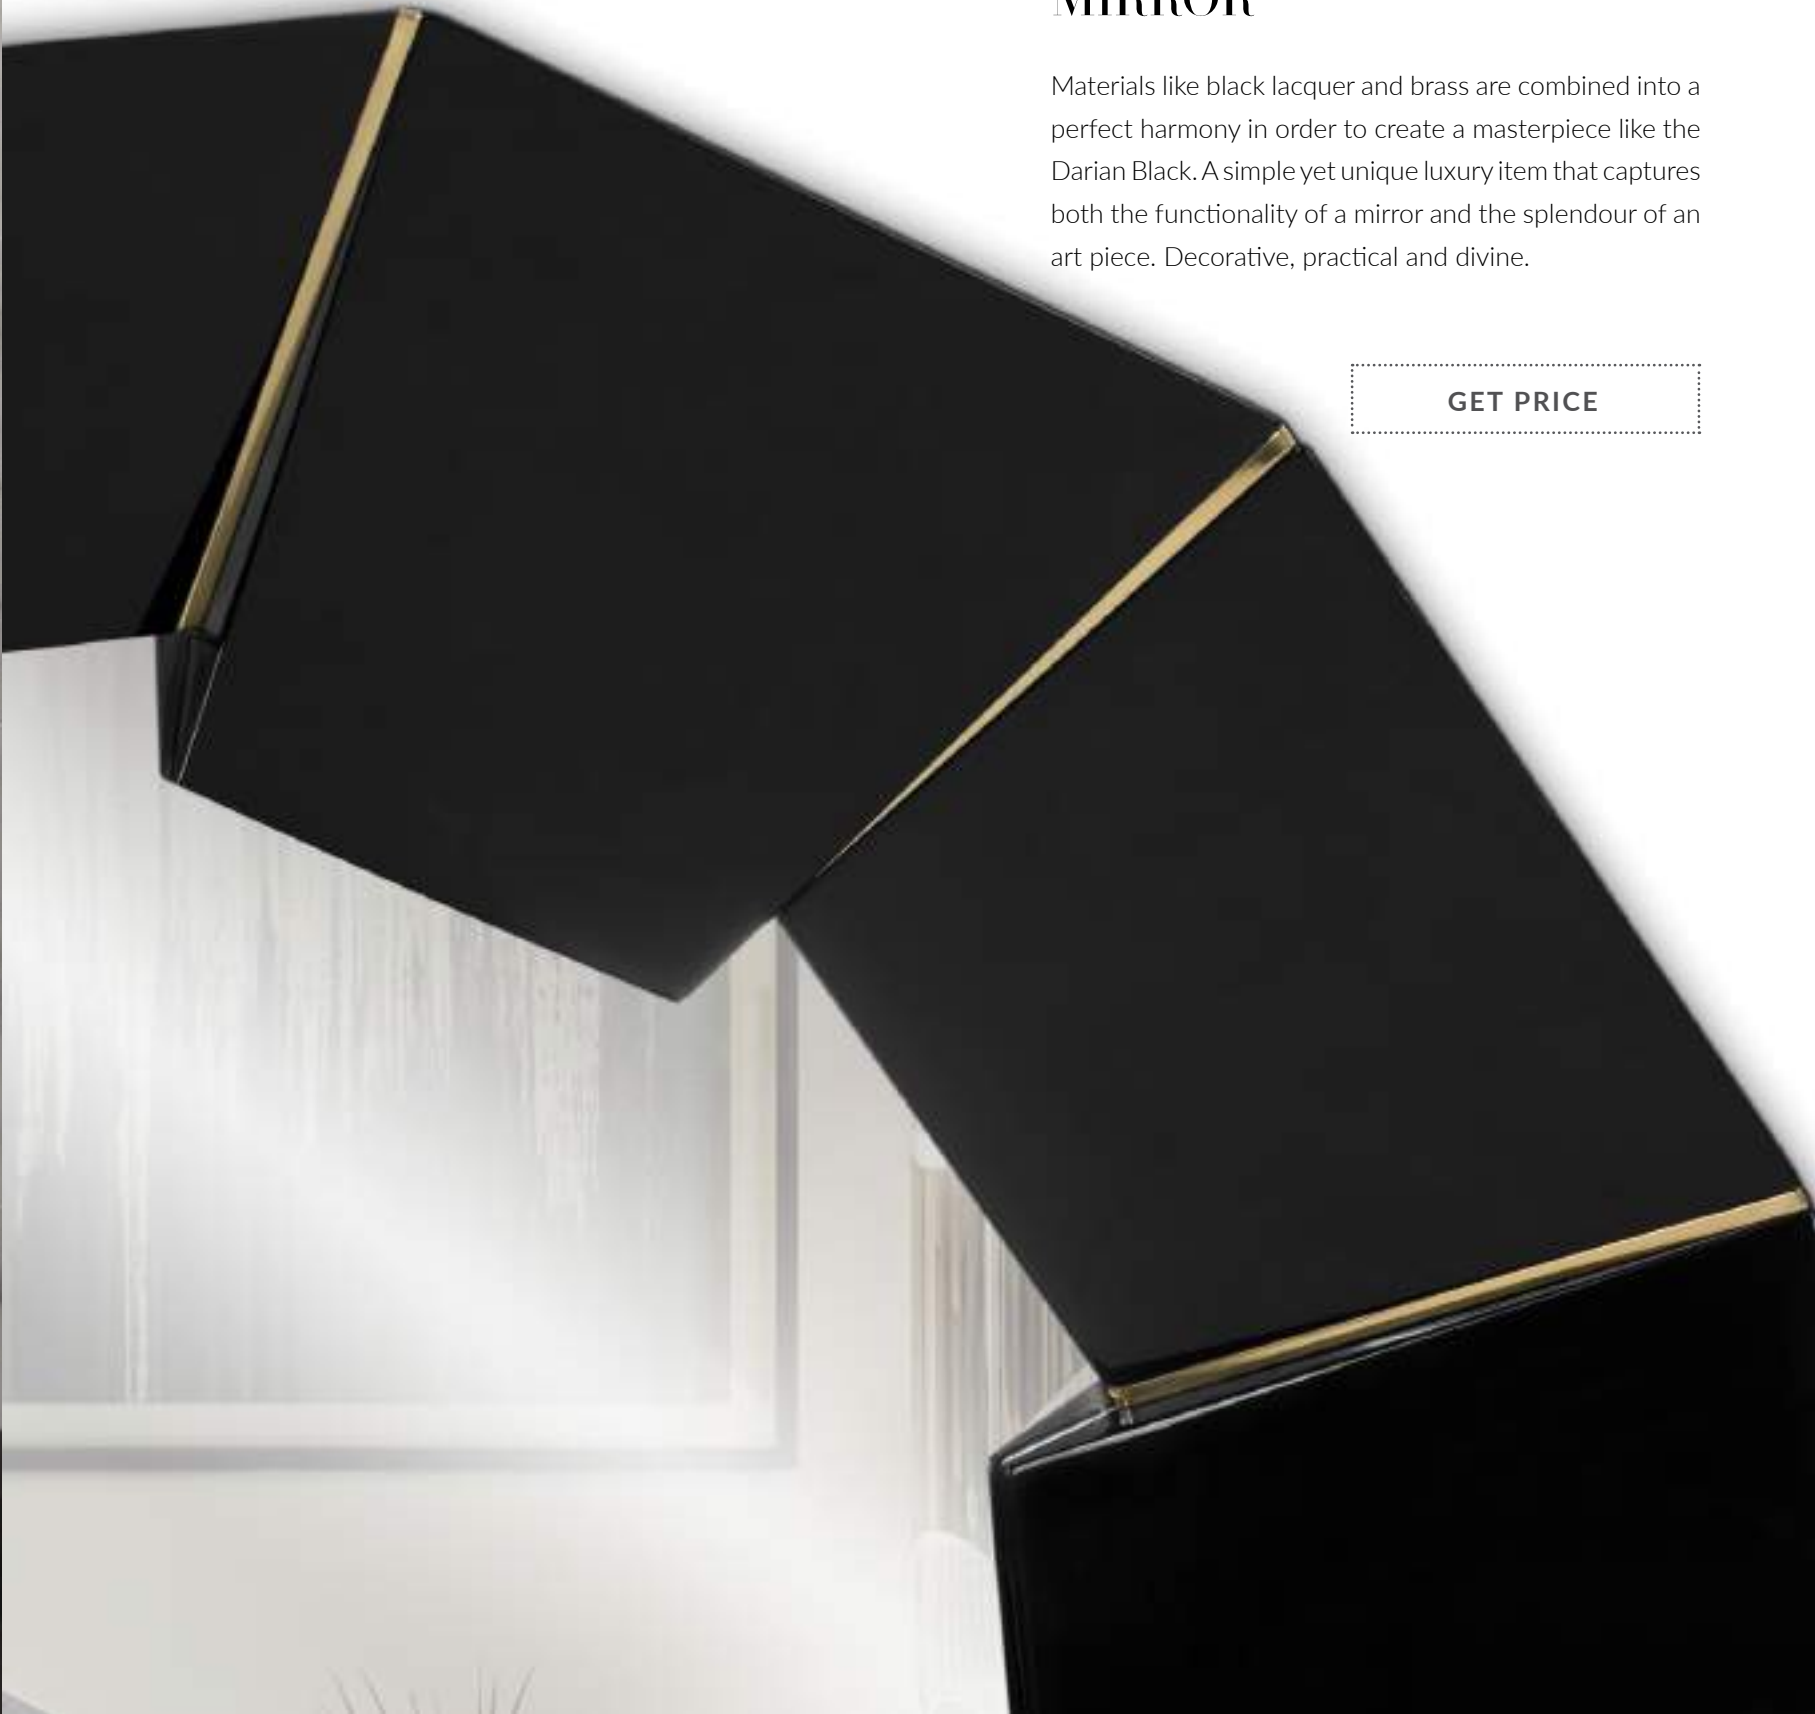

DARIAN BLACK

MIRROR

Materials like black lacquer and brass are combined into a perfect harmony in order to create a masterpiece like the Darian Black. A simple yet unique luxury item that captures both the functionality of a mirror and the splendour of an art piece. Decorative, practical and divine.

[GET PRICE](#)