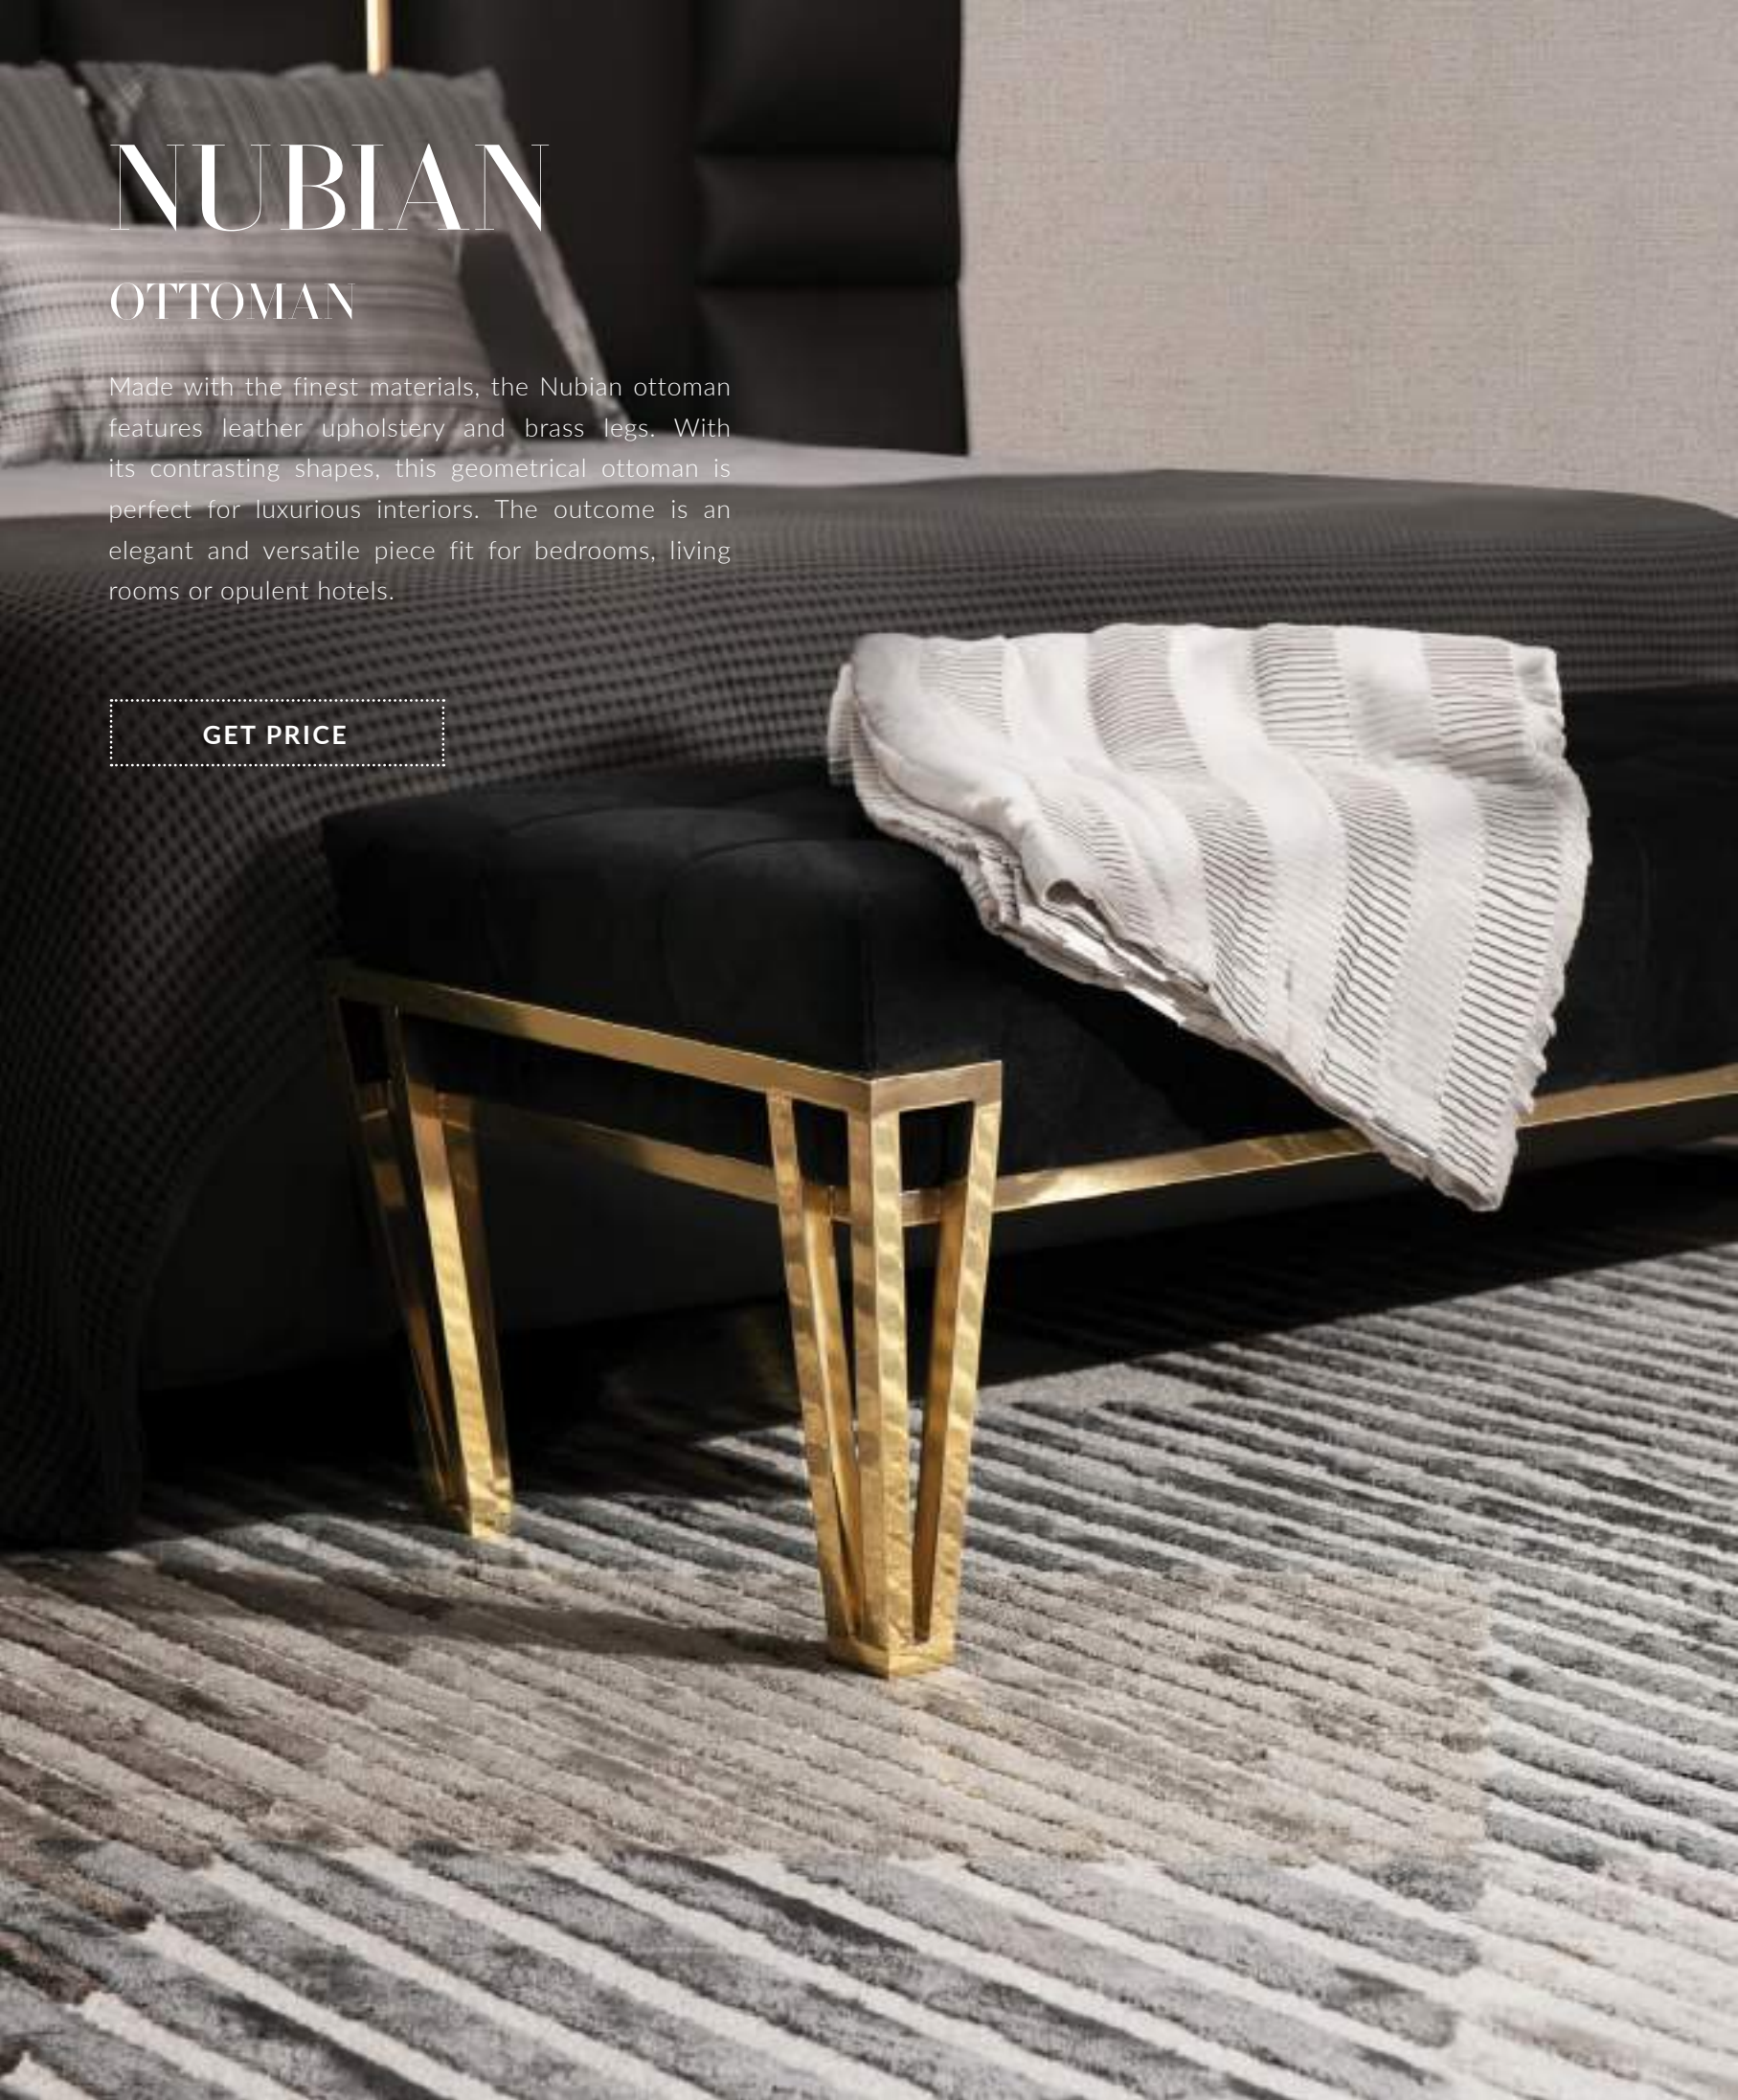

NUBIAN

OTTOMAN

Made with the finest materials, the Nubian ottoman features leather upholstery and brass legs. With its contrasting shapes, this geometrical ottoman is perfect for luxurious interiors. The outcome is an elegant and versatile piece fit for bedrooms, living rooms or opulent hotels.

[GET PRICE](#)