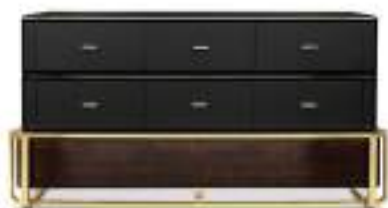

WALTZ

DRESSER

MATERIALS

Body: Brass, Wood, Glass & Leather

WEIGHT

70 kg | 154,32 lbs

STANDARD FINISHES

Body: Polished brass, Black lacquer, Walnut Root, Smoked Glass & Black Leather

DIMENSIONS

W 165 cm | 64,96"
D 55 cm | 21,65"
H 83 cm | 32,67"