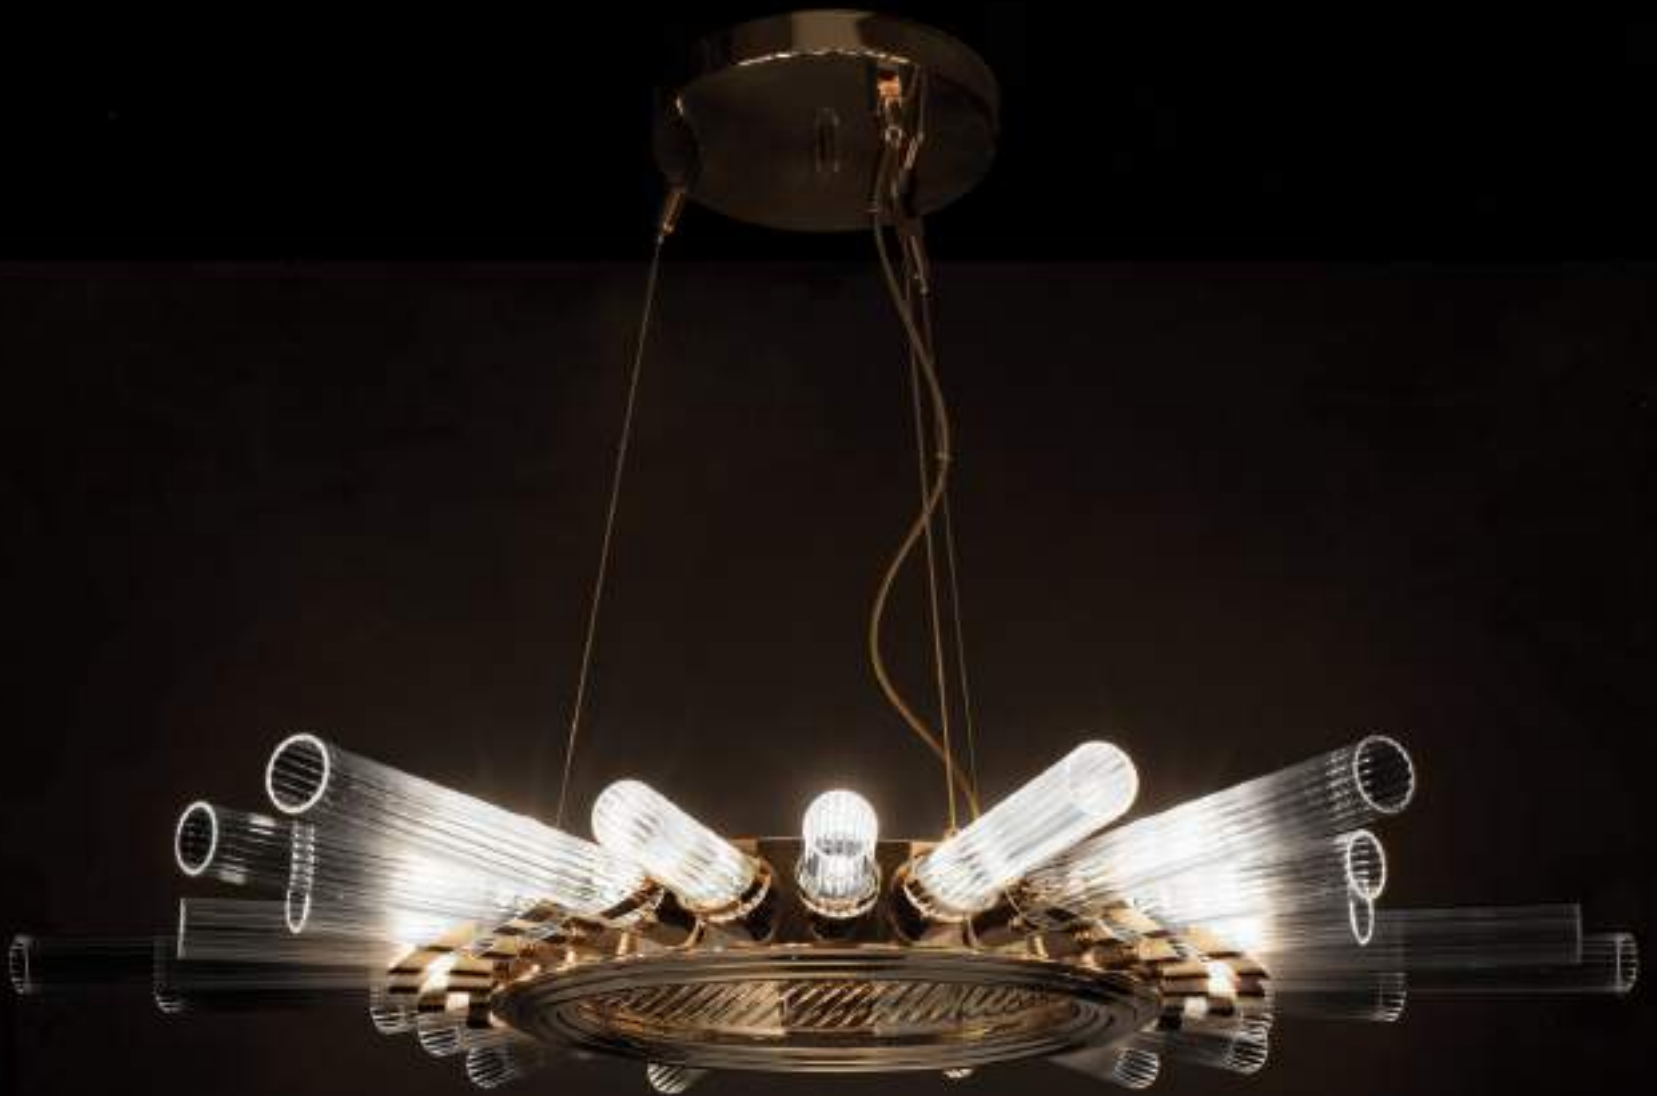

MAJESTIC

SUSPENSION

The recreation of the Majestic acquires another level, with bonhomie emancipation of lighting, the glow takes the form of a golden plated brass circle. Made with the finest material, each ribbed crystal glass cylinder creates an atmosphere of irresistible exposure and exclusivity.

[GET PRICE](#)