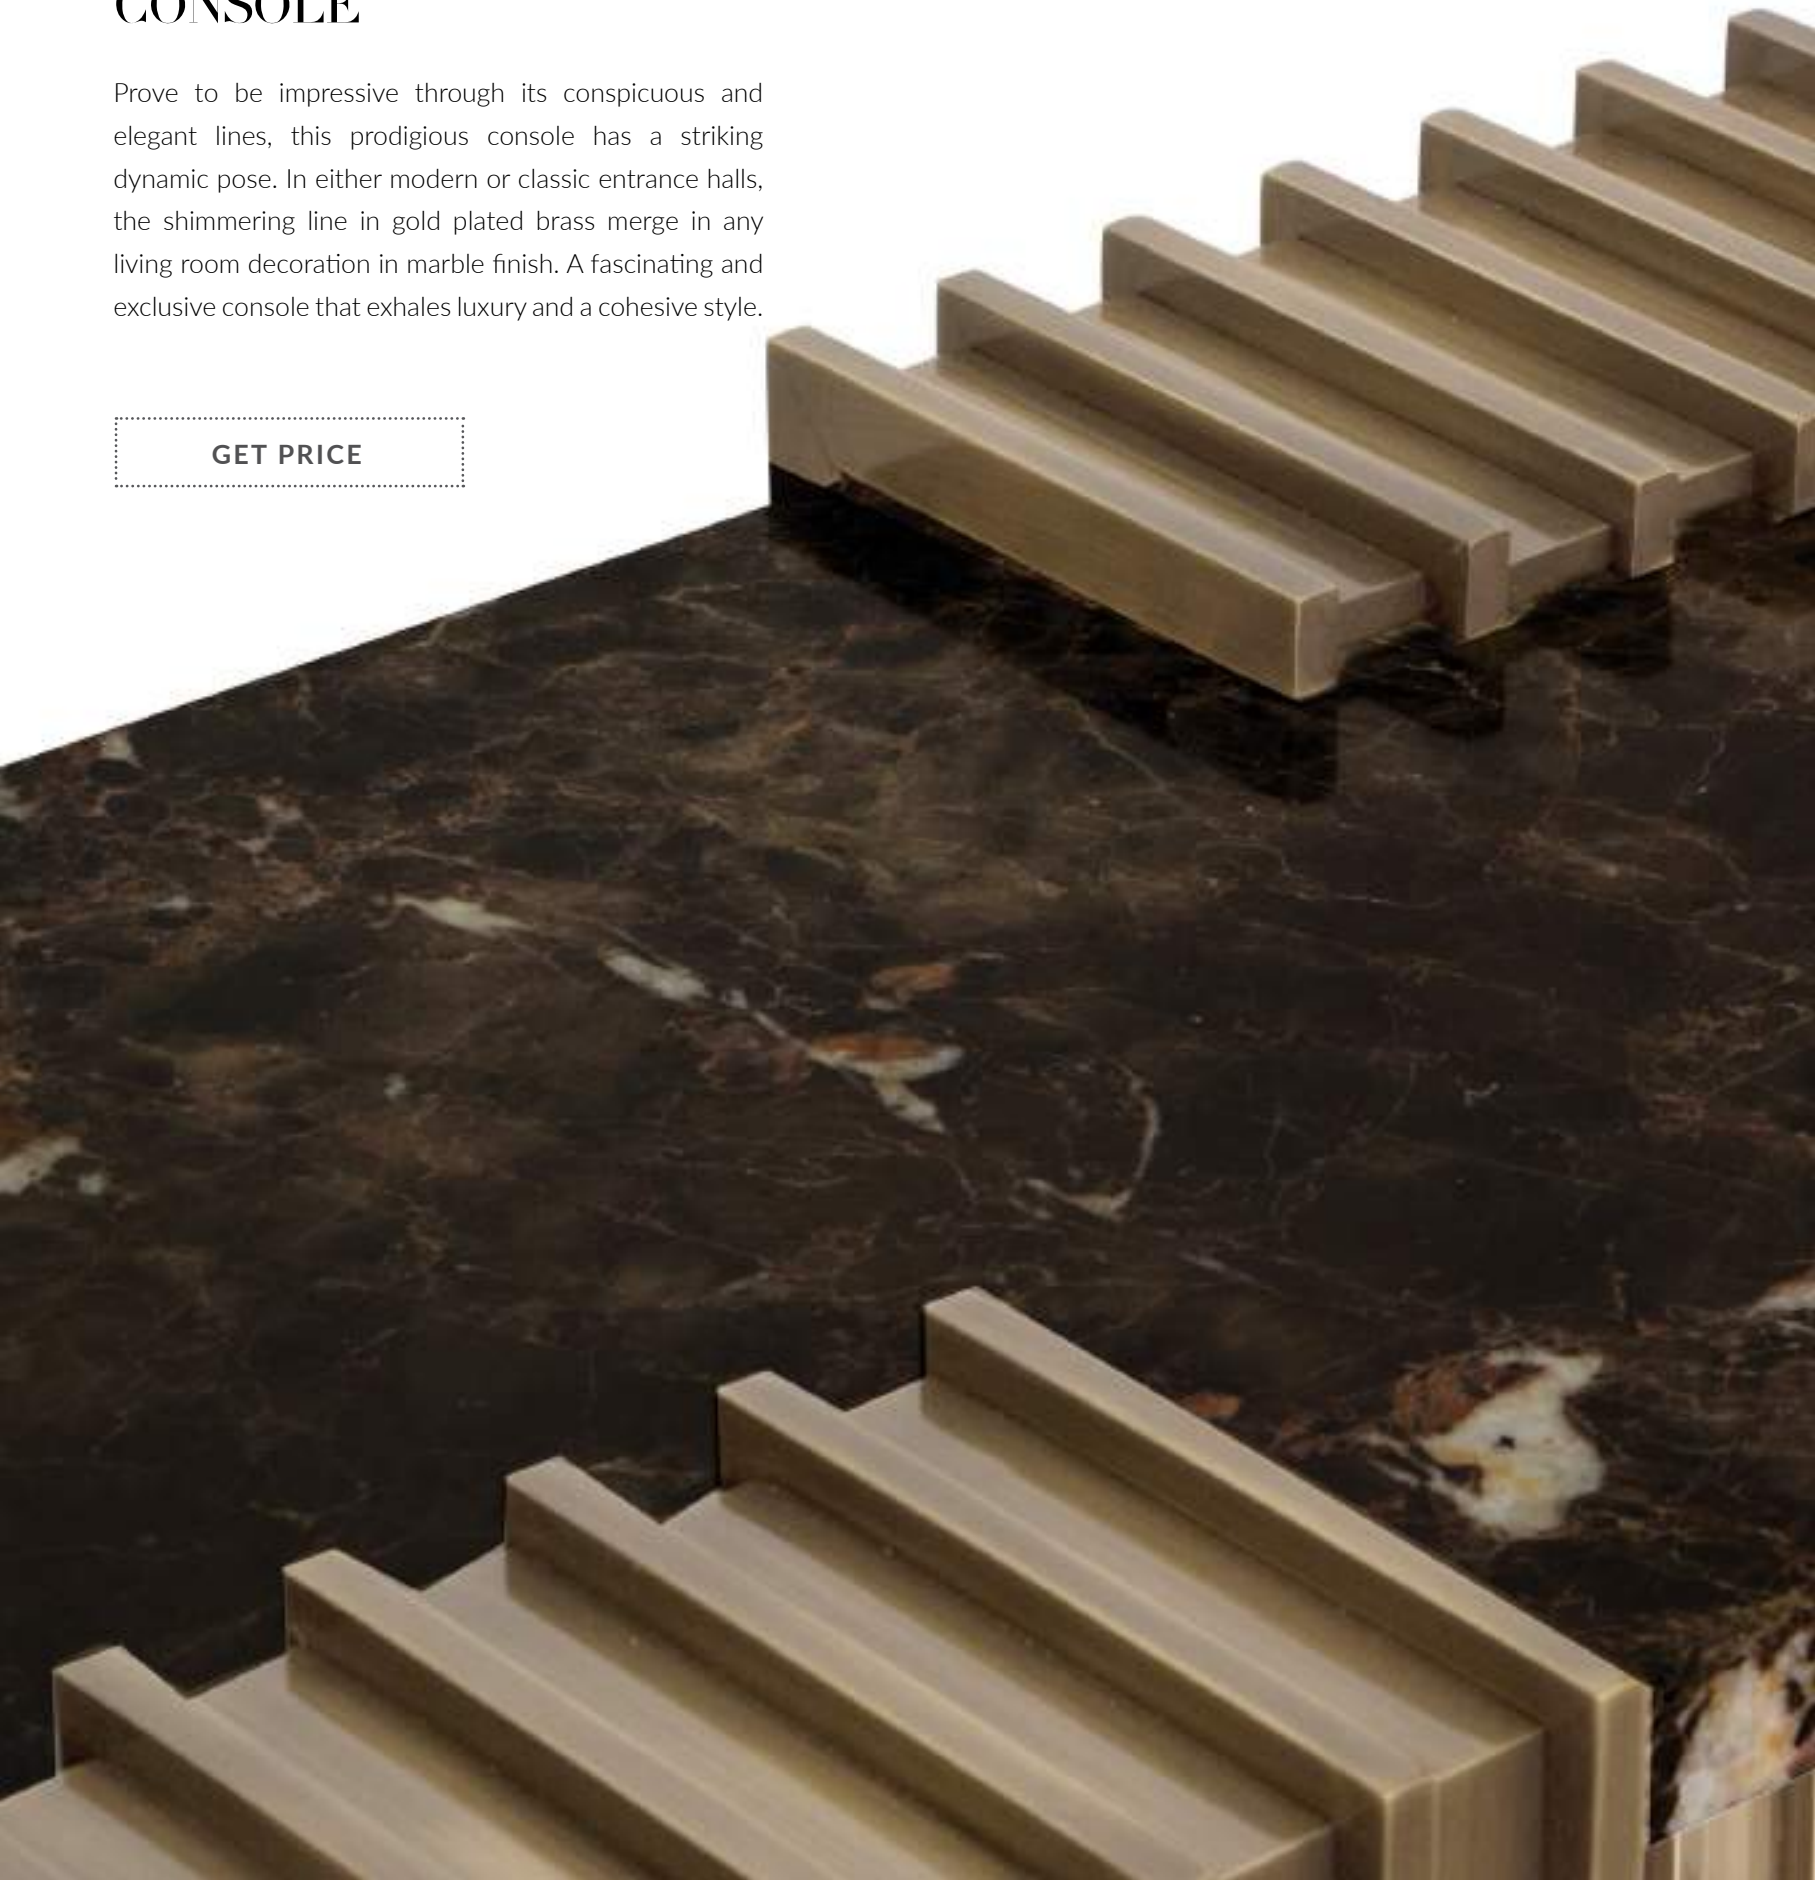

VERTIGO

CONSOLE

Prove to be impressive through its conspicuous and elegant lines, this prodigious console has a striking dynamic pose. In either modern or classic entrance halls, the shimmering line in gold plated brass merge in any living room decoration in marble finish. A fascinating and exclusive console that exhales luxury and a cohesive style.

[GET PRICE](#)