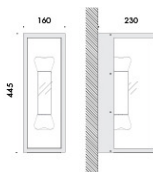

mm parete soffitto

paolo badesco 2007

apparecchio di illuminazione da parete e soffitto per interni ed esterni IP44.
realizzato in acciaio inox sabbiato e verniciato a polvere, con vetro trasparente antiurto IK10.

modelli:

mm parete hm01 230x160x305mm cablato con sorgente elettronica 3000K 9,7W 1240lm.

mm parete soffitto hm01 230x160x445mm cablato con sorgente elettronica 3000K Ra98 2x9,7W 2480lm.

alimentatore 220-240V 50-60Hz incluso.

finiture: bianco V.

mm parete hm01

Vb5.545.01

220-240V
50-60Hz

IP44
IK10

EUR 1.075,00 40 g.l.

mm parete soffitto hm01

Vb6.545.51

220-240V
50-60Hz

IP44
IK10

EUR 1.701,00 60 g.l.

spedizione in
giorni lavorativi:

5 g.l. sped. in
max 5 g.l.

20 g.l. sped. in
max 20 g.l.

30 g.l. sped. in
max 30 g.l.

40 g.l. sped. in
max 40 g.l.

60 g.l. sped. in
max 60 g.l.

100 g.l. sped. in
max 100 g.l.