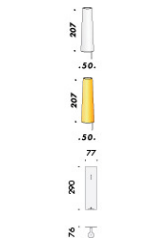

mon amour elettrica

Via.109.0002 220-240V IP20 [AS] EUR 368,00 40 g.l.

Via.109.0005 220-240V IP20 [AS] EUR 376,00 60 g.l.

mon amour batteria

Via.109.0006 220-240V IP20 [AS] EUR 518,00 40 g.l.

Via.109.0003 220-240V IP20 [AS] EUR 526,00 60 g.l.

mon amour olio

Via.109.0001 EUR 268,00 40 g.l.

Via.109.0004 EUR 276,00 40 g.l.

accessori

a9.503.84 EUR 14,00 40 g.l.

a9.503.85 EUR 130,00 40 g.l.

a9.503.82 EUR 133,00 40 g.l.

mon amour elettrica

Vb2.503.21 220-240V IP20 [A] EUR 266,00 40 g.l.

mon amour elettrica accessori

a9.503.91 EUR 102,00 30 g.l.

a9.503.92 EUR 110,00 60 g.l.

a9.503.82 EUR 133,00 40 g.l.

spedizione in
giorni lavorativi:

5 g.l. sped. in
max 5 g.l.

20 g.l. sped. in
max 20 g.l.

30 g.l. sped. in
max 30 g.l.

40 g.l. sped. in
max 40 g.l.

60 g.l. sped. in
max 60 g.l.

100 g.l. sped. in
max 100 g.l.

i prezzi indicati sono aggiornati al 07 03 2022. per l'aggiornamento costante fanno fede i prezzi pubblicati nel nostro on line: online.viabizzuno.com