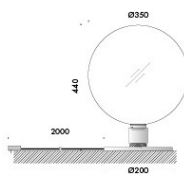

n55 tavolo 02 hm02

Via.552.0512	120-240V 50-60Hz	IP20	AS	PR	EUR 884,00	30 g.l.
Via.552.0513	120-240V 50-60Hz	IP20	AS	PR	EUR 821,00	30 g.l.

n55 tavolo 02 oma03

Via.552.0504	120-240V 50-60Hz	IP20	AS	PR	EUR 1.444,00	40 g.l.
Via.552.0505	120-240V 50-60Hz	IP20	AS	PR	EUR 1.381,00	40 g.l.