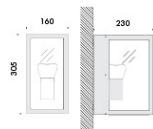

mm parete soffitto

paolo badesco 2007

apparecchio di illuminazione da parete e soffitto per interni ed esterni IP44.
realizzato in acciaio inox sabbiato e verniciato a polvere, con vetro trasparente antiurto IK10.

modelli:

mm parete hm01 230x160x305mm cablato con sorgente elettronica 3000K 9,7W 1240lm.

mm parete soffitto hm01 230x160x445mm cablato con sorgente elettronica 3000K Ra98 2x9,7W 2480lm.

alimentatore 220-240V 50-60Hz incluso.

finiture: bianco V.

mm parete hm01

Vb5.545.01

220-240V
50-60Hz

IP44
IK10

EUR 1.075,00 40 g.l.

mm parete soffitto hm01

Vb6.545.51

220-240V
50-60Hz

IP44
IK10

EUR 1.701,00 60 g.l.

spedizione in
giorni lavorativi:

5 g.l. sped. in
max 5 g.l.

20 g.l. sped. in
max 20 g.l.

30 g.l. sped. in
max 30 g.l.

40 g.l. sped. in
max 40 g.l.

60 g.l. sped. in
max 60 g.l.

100 g.l. sped. in
max 100 g.l.