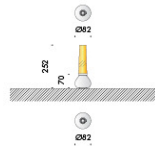

mon amour elettrica

Via.109.0002 220-240V IP20 [AS] EUR 368,00 40 g.l.

Via.109.0005 220-240V IP20 [AS] EUR 376,00 60 g.l.

mon amour batteria

Via.109.0006 220-240V IP20 [AS] EUR 518,00 40 g.l.

Via.109.0003 220-240V IP20 [AS] EUR 526,00 60 g.l.

mon amour olio

Via.109.0001 EUR 268,00 40 g.l.

Via.109.0004 EUR 276,00 40 g.l.

accessori

a9.503.84 EUR 14,00 40 g.l.

a9.503.85 EUR 130,00 40 g.l.

a9.503.82 EUR 133,00 40 g.l.

mon amour elettrica

Vb2.503.21 220-240V IP20 [A] EUR 266,00 40 g.l.

mon amour elettrica accessori

a9.503.91 EUR 102,00 30 g.l.

a9.503.92 EUR 110,00 60 g.l.

a9.503.82 EUR 133,00 40 g.l.

spedizione in
giorni lavorativi:

5 g.l. sped. in
max 5 g.l.

20 g.l. sped. in
max 20 g.l.

30 g.l. sped. in
max 30 g.l.

40 g.l. sped. in
max 40 g.l.

60 g.l. sped. in
max 60 g.l.

100 g.l. sped. in
max 100 g.l.

i prezzi indicati sono aggiornati al 07 03 2022. per l'aggiornamento costante fanno fede i prezzi pubblicati nel nostro on line: online.viabizzuno.com