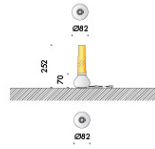

mon amour elettrica

Via.109.0002 220-240V IP20 [AS] EUR 368,00 40 g.l.

Via.109.0005 220-240V IP20 [AS] EUR 376,00 60 g.l.

mon amour batteria

Via.109.0006 220-240V IP20 [AS] EUR 518,00 40 g.l.

Via.109.0003 220-240V IP20 [AS] EUR 526,00 60 g.l.

mon amour olio

Via.109.0001 EUR 268,00 40 g.l.

Via.109.0004 EUR 276,00 40 g.l.

accessori

a9.503.84 EUR 14,00 40 g.l.

a9.503.85 EUR 130,00 40 g.l.

a9.503.82 EUR 133,00 40 g.l.

mon amour elettrica

Vb2.503.21 220-240V IP20 [A] EUR 266,00 40 g.l.

mon amour elettrica accessori

a9.503.91 EUR 102,00 30 g.l.

a9.503.92 EUR 110,00 60 g.l.

a9.503.82 EUR 133,00 40 g.l.

spedizione in
giorni lavorativi:

5 g.l. sped. in
max 5 g.l.

20 g.l. sped. in
max 20 g.l.

30 g.l. sped. in
max 30 g.l.

40 g.l. sped. in
max 40 g.l.

60 g.l. sped. in
max 60 g.l.

100 g.l. sped. in
max 100 g.l.

i prezzi indicati sono aggiornati al 07 03 2022. per l'aggiornamento costante fanno fede i prezzi pubblicati nel nostro on line: online.viabizzuno.com