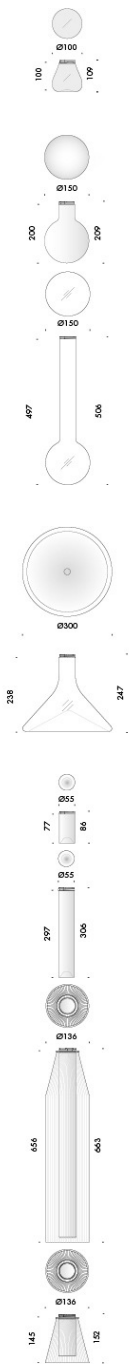

5 g.l. sped. in
max 5 g.l.

20 g.l. sped. in
max 20 g.l.

30 g.l. sped. in
max 30 g.l.

40 g.l. sped. in
max 40 g.l.

60 g.l. sped. in
max 60 g.l.

100 g.l. sped. in
max 100 g.l.

mario nanni

Vb9.580.02.b EUR 91,00 30 g.l.