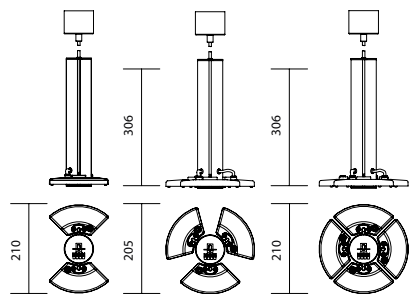

Jasmine

pendant luminaire

Code	Type	Color	Color temperature	Luminous flux	Power	Voltage	Weight
ON/OFF							
F11022340055500	JASMINE 2	BLACK	warm (3000 K)	2200 lm	23 W	230 V AC	2,70 kg
F11022340011100	JASMINE 2	WHITE	warm (3000 K)	2200 lm	23 W	230 V AC	2,70 kg
F11023340055550	JASMINE 3	BLACK	warm (3000 K)	3200 lm	35 W	230 V AC	3,00 kg
F11023340011110	JASMINE 3	WHITE	warm (3000 K)	3200 lm	35 W	230 V AC	3,00 kg
F11024340055555	JASMINE 4	BLACK	warm (3000 K)	4300 lm	47 W	230 V AC	3,30 kg
F11024340011111	JASMINE 4	WHITE	warm (3000 K)	4300 lm	47 W	230 V AC	3,30 kg