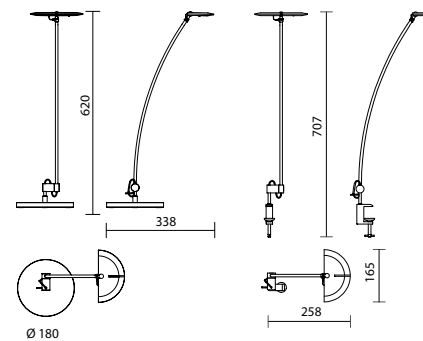

Iris Arch

desk luminaire

Code	Type	Color	Color temperature	Luminous flux	Power	Voltage	Weight
base, dimmable							
F63031355755000	IRIS ARCH	BLACK	warm (3000 K)	800 lm	12 W	230 V AC	4,70 kg
F63031355711000	IRIS ARCH	WHITE	warm (3000 K)	800 lm	12 W	230 V AC	4,70 kg
vice, dimmable							
F83031355755000	IRIS ARCH	BLACK	warm (3000 K)	800 lm	12 W	230 V AC	0,90 kg
F83031355711000	IRIS ARCH	WHITE	warm (3000 K)	800 lm	12 W	230 V AC	0,90 kg