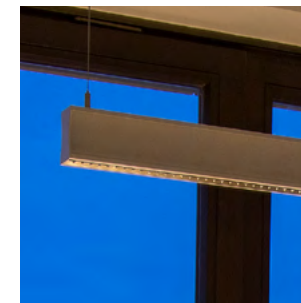

Task lighting - directing the light beam downwards makes it possible to accurately light up the workspace without causing glare