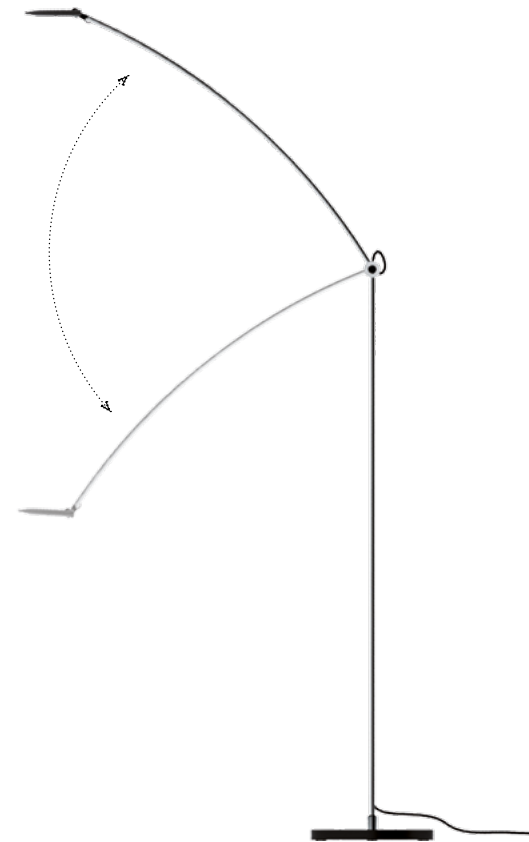

Iris Deco

a modern, standing floor lamp that will create a relaxing atmosphere in your living room or bedroom.

Create a quiet space where you can wind down.