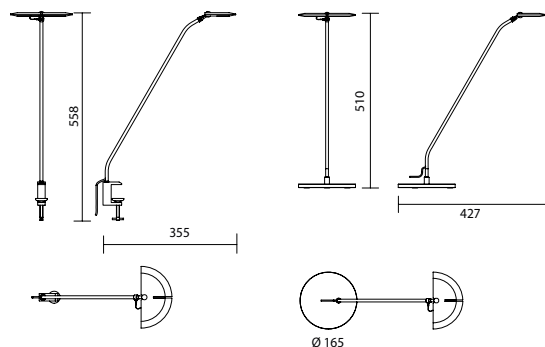

Iris

desk luminaire

Code	Type	Color	Color temperature	Luminous flux	Power	Voltage	Weight
base, dimmable							
F63031353755000	IRIS	BLACK	warm (3000 K)	800 lm	12 W	230 V AC	2,10 kg
F63031353711000	IRIS	WHITE	warm (3000 K)	800 lm	12 W	230 V AC	2,10 kg
vice, dimmable							
F83031353755000	IRIS	BLACK	warm (3000 K)	800 lm	12 W	230 V AC	0,70 kg
F83031353711000	IRIS	WHITE	warm (3000 K)	800 lm	12 W	230 V AC	0,70 kg