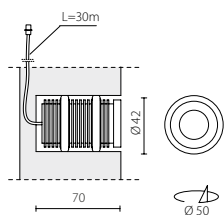

Krypton

pendant luminaire

Code	Type	Color	Color temperature	Luminous flux	Power	Voltage	Weight
5001909	SATURN	RED	warm (3000 K)	1800 lm	22 W	230 V AC	11,00 kg

ON/OFF

Opera

recessed luminaire

Code	Type	Color	Color temperature	Luminous flux	Power	Current	Weight
ON/OFF, power supply to be ordered separately							
5326013	OPERA OSLO 42	BRASS	cool (6500 K)	70 lm	1 W	350 mA	0,35 kg
5326018	OPERA OSLO 42	BRASS	cool (6500 K)	150 lm	3 W	700 mA	0,35 kg