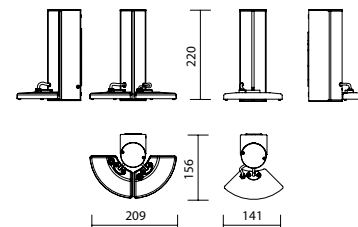

Jasmine Wall

wall-mounted luminaire

Code	Type	Color	Color temperature	Luminous flux	Power	Voltage	Weight
ON/OFF							
F31022340055500	JASMINE 2 WALL	BLACK	warm (3000 K)	2200 lm	23 W	230 V AC	2,00 kg
F31022340011100	JASMINE 2 WALL	BLACK	warm (3000 K)	2200 lm	23 W	230 V AC	2,00 kg
F31021340055000	JASMINE WALL	WHITE	warm (3000 K)	1100 lm	12 W	230 V AC	1,70 kg
F31021340011000	JASMINE WALL	WHITE	warm (3000 K)	1100 lm	12 W	230 V AC	1,70 kg