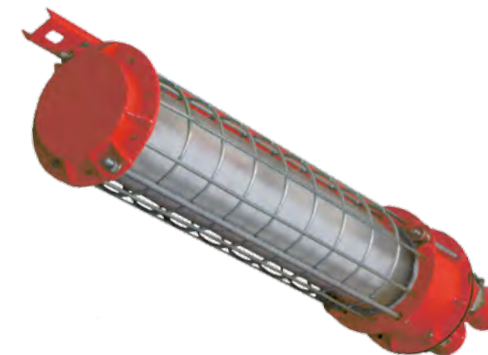

Krypton

pendant luminaire

Code	Type	Color	Color temperature	Luminous flux	Power	Voltage	Weight
5001909	SATURN	RED	warm (3000 K)	1800 lm	22 W	230 V AC	11,00 kg

ON/OFF

Opera

recessed luminaire

Code	Type	Color	Color temperature	Luminous flux	Power	Current	Weight
ON/OFF, power supply to be ordered separately							
5326013	OPERA OSLO 42	BRASS	cool (6500 K)	70 lm	1 W	350 mA	0,35 kg
5326018	OPERA OSLO 42	BRASS	cool (6500 K)	150 lm	3 W	700 mA	0,35 kg