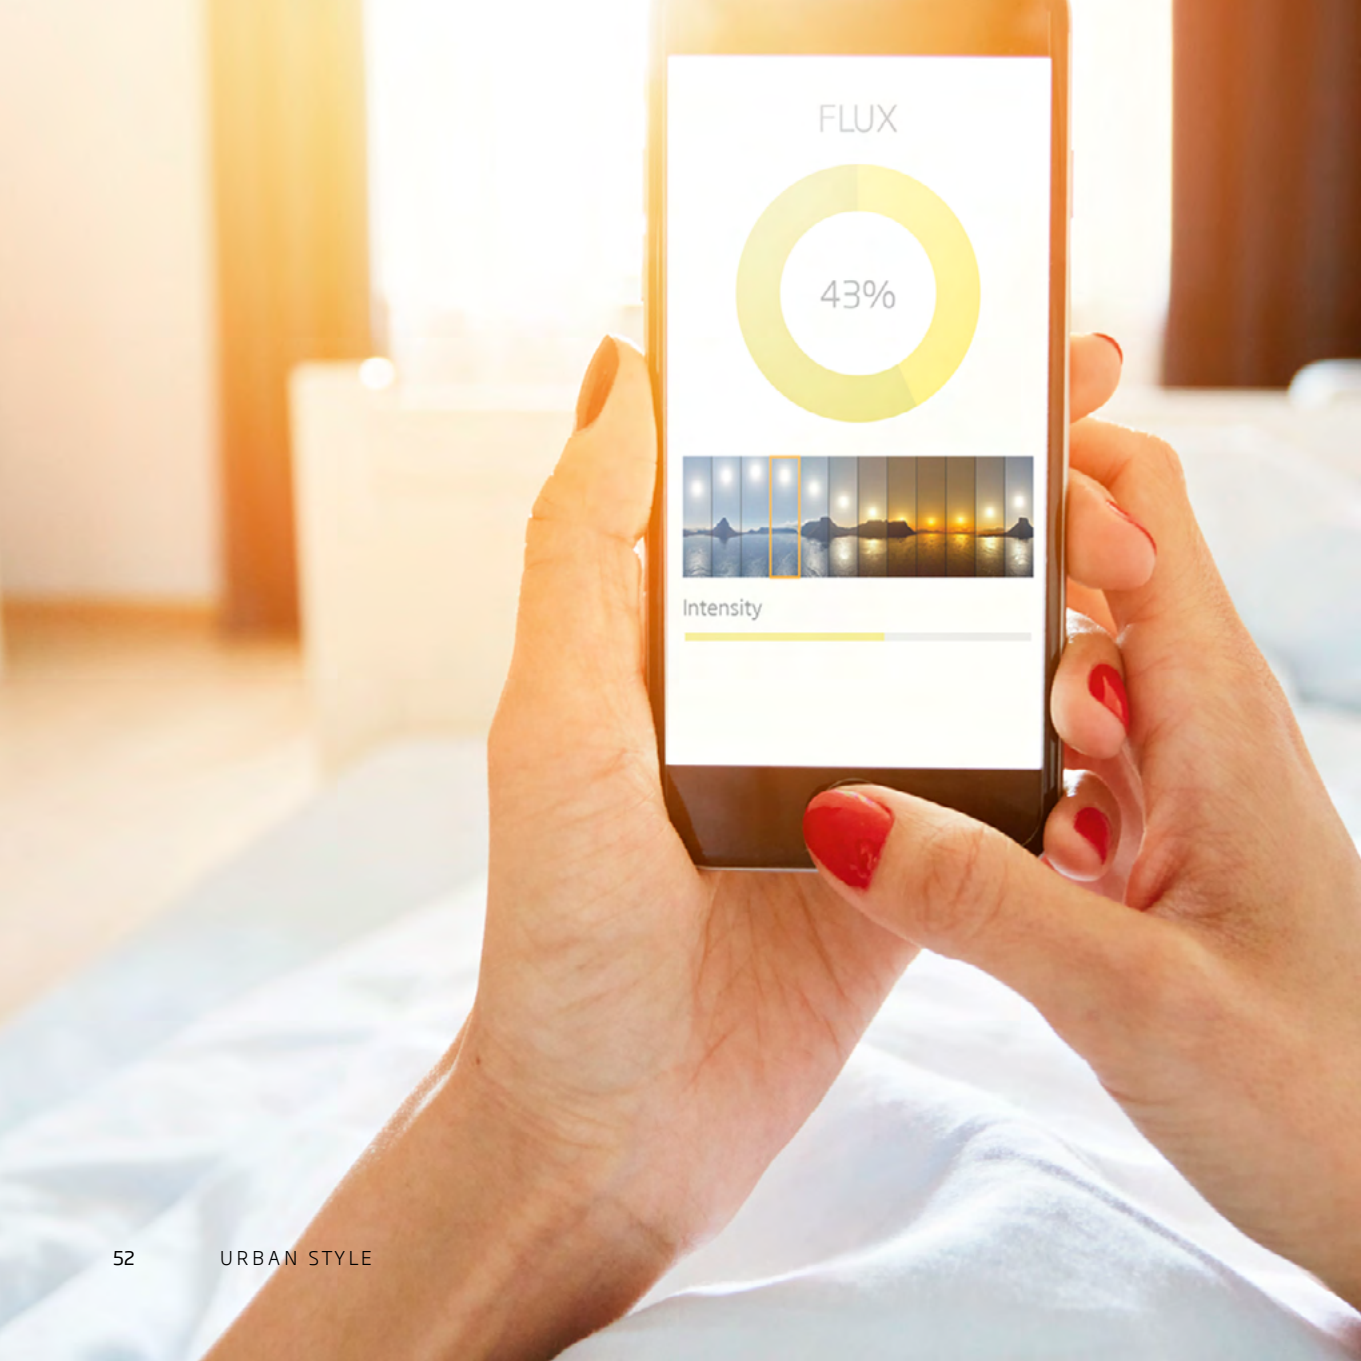

Cosmo FX Circadian

a unique luminaire that mimics natural daylight and harmonizes with your circadian rhythm. A real boost for your daily activities. **Coming soon. Don't miss it!**

Product index

Iris

desk luminaire