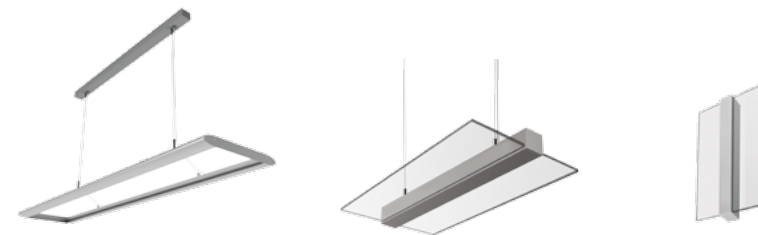

Just like daylight

Your holistic outlook on life is also reflected in your style of work. Don't sacrifice transparency or natural light. For you, it is the end result that really matters. You tackle your tasks with a comprehensive approach and you like to look at them from a wider perspective. You need lighting that will give you the same working comfort in each and every corner of the room.

System Transparent

its advanced construction provides exceptionally uniform light and completely eliminates unpleasant glare. **Give yourself the space to create.**

designed by Mats Thorén & Lars Bylund