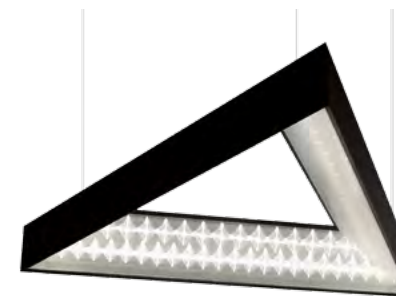

Time for creativity

Don't limit yourself. Arrange your life and surroundings in an unconventional way. Play around with the form. Create a space that brings out your playful side and unleashes your creativity.

Triangle

a unique system that allows you to create intricate, multi-level arrangements.

Think outside the box and have fun with the form.

---

designed by Medusa Group