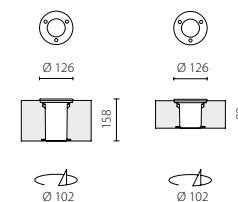

Uran 10

recessed luminaire

Code	Type	Color	Color temperature	Luminous flux	Power	Voltage	Weight
ON/OFF, opal glass							
5576400	URAN 10 LED 126 120°	stainless steel	warm (3000 K)	100 lm	2 W	230 V AC	1,30 kg
ON/OFF, transparent glass							
5988000	URAN 10 LED 126 38°	stainless steel	warm (3000 K)	330 lm	4 W	230 V AC	1,45 kg
5988010	URAN 10 LED 126 10°	stainless steel	warm (3000 K)	330 lm	4 W	230 V AC	1,45 kg
5988020	URAN 10 LED 126 25°	stainless steel	warm (3000 K)	330 lm	4 W	230 V AC	1,45 kg
5988030	URAN 10 LED 126 60°	stainless steel	warm (3000 K)	330 lm	4 W	230 V AC	1,45 kg
5988040	URAN 10 LED 126 20°x40°	stainless steel	warm (3000 K)	330 lm	4 W	230 V AC	1,45 kg