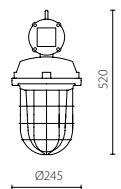

Saturn

pendant luminaire

Code	Type	Color	Color temperature	Luminous flux	Power	Voltage	Weight
0405205	SATURN	BLACK	-	-	12 W	230 V AC	8,20 kg

ON/OFF, G53 light sources sold separately