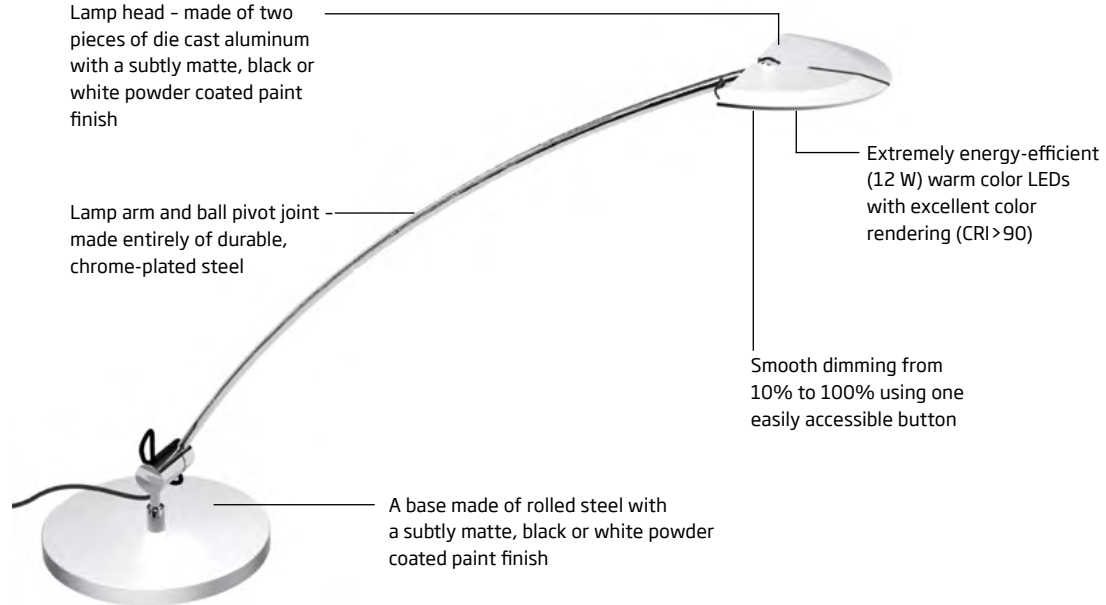

Iris

a reliable design with a timeless form.
Unleash your creativity.

Lamp head - made of two pieces of die cast aluminum with a subtly matte, black or white powder coated paint finish

Lamp arm and ball pivot joint - made entirely of durable, chrome-plated steel

Extremely energy-efficient (12 W) warm color LEDs with excellent color rendering (CRI > 90)

Smooth dimming from 10% to 100% using one easily accessible button

A base made of rolled steel with a subtly matte, black or white powder coated paint finish