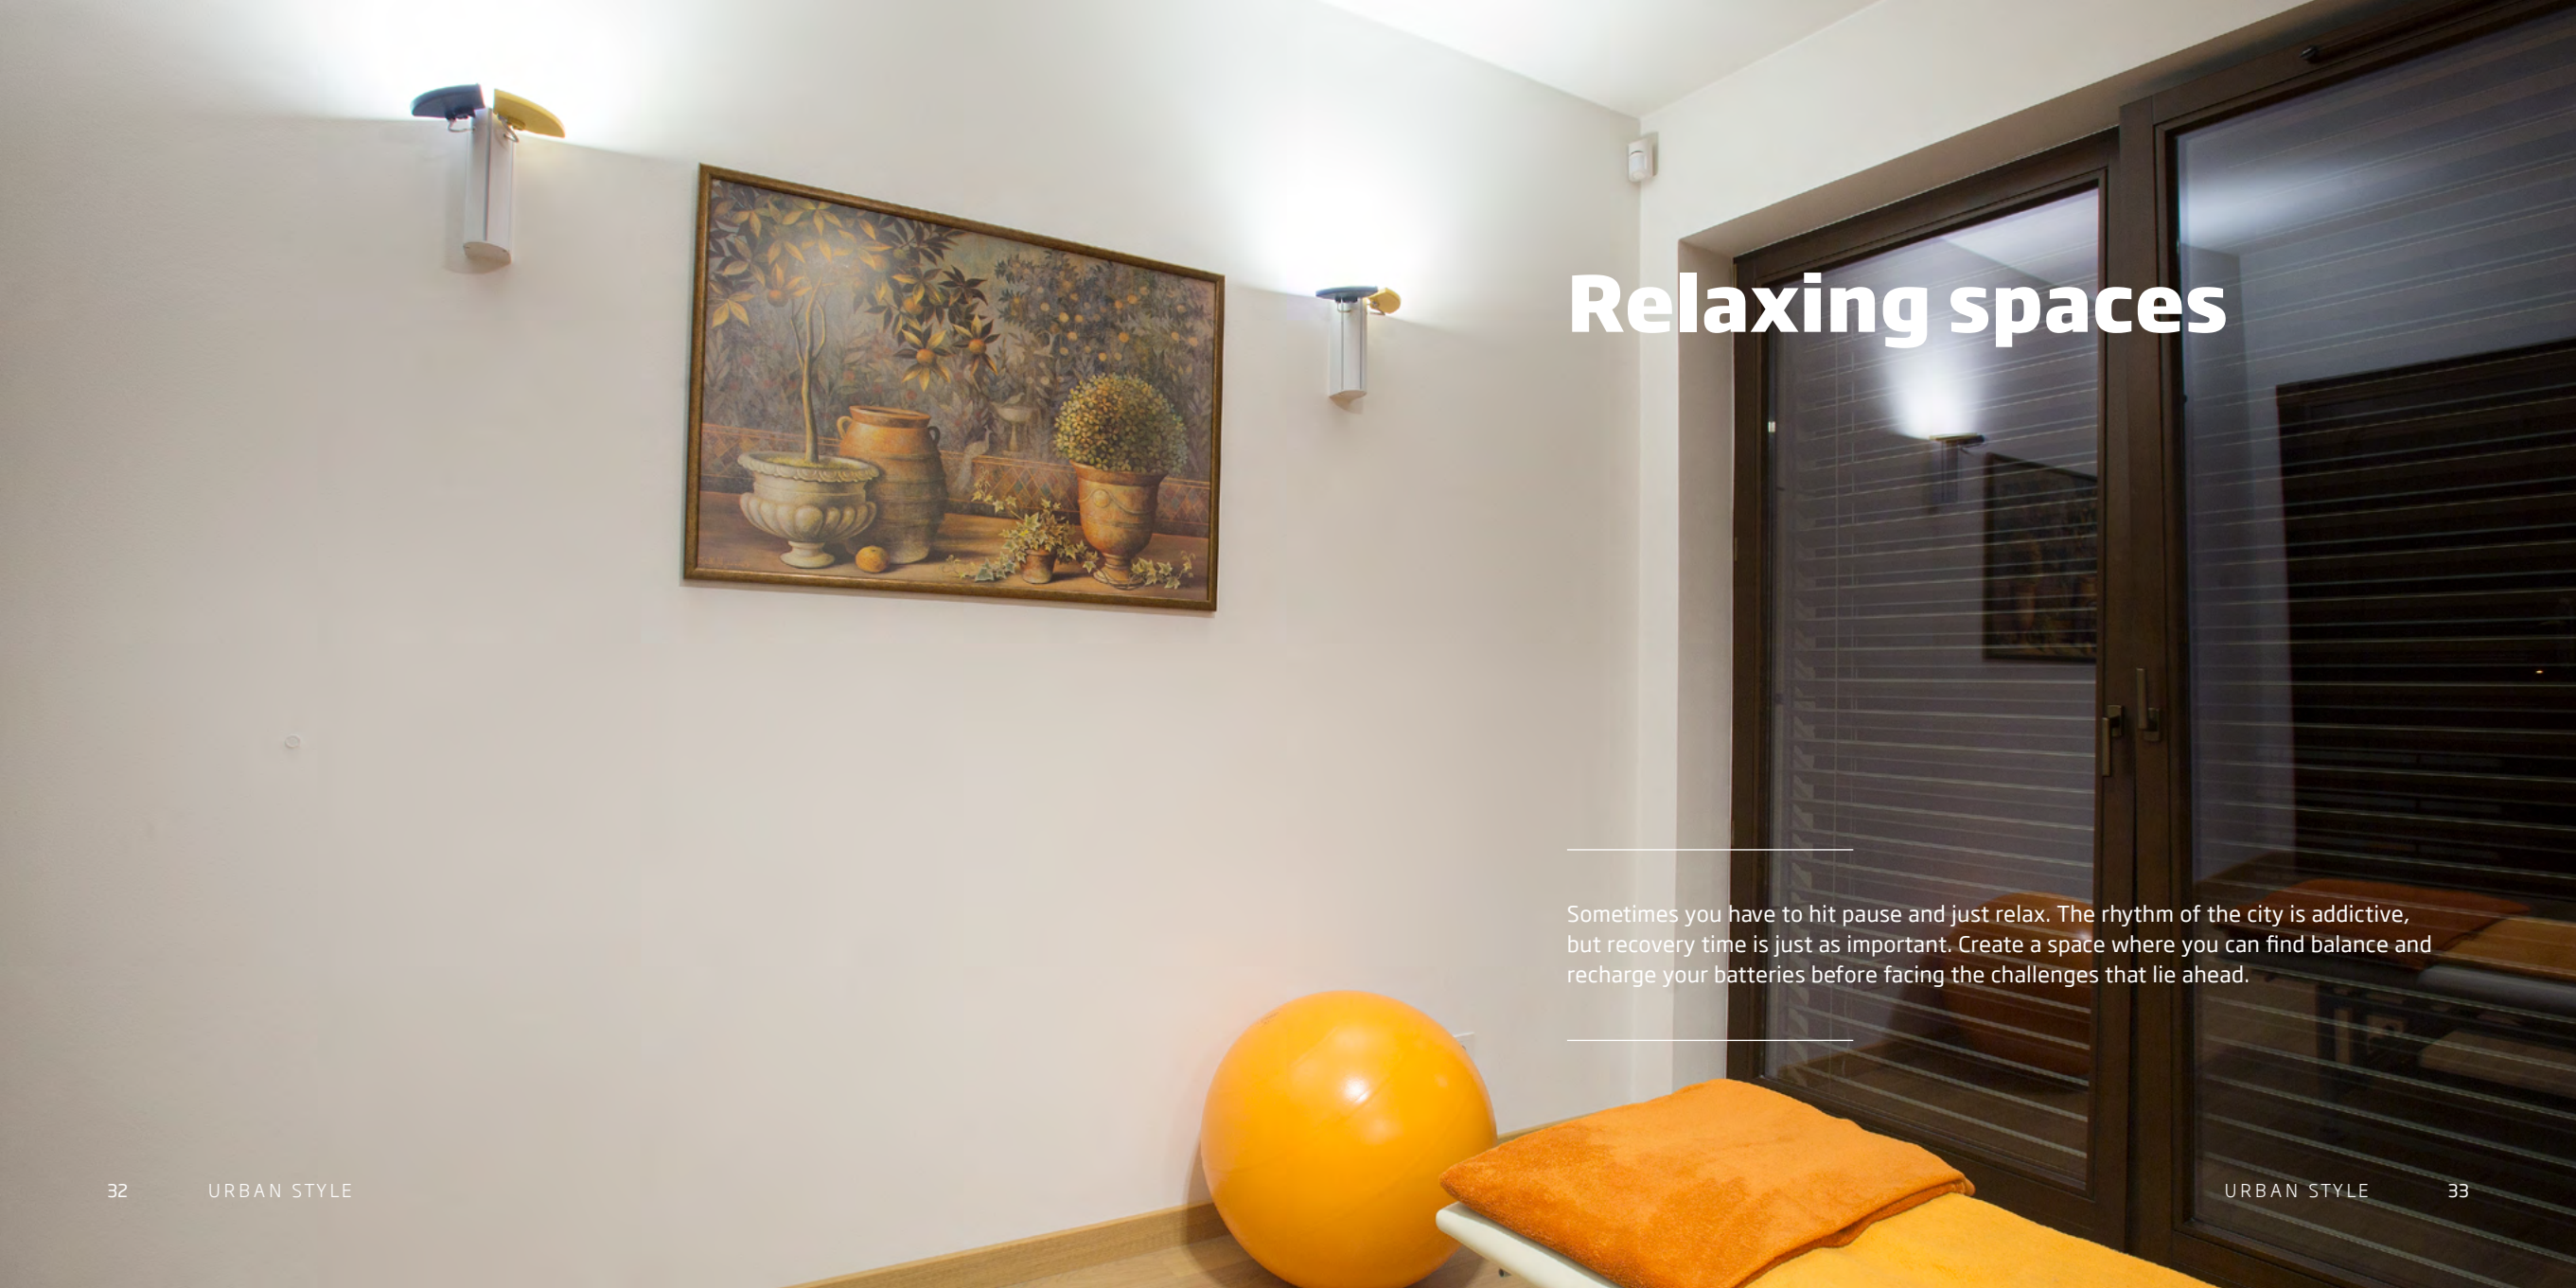

Relaxing spaces

Sometimes you have to hit pause and just relax. The rhythm of the city is addictive, but recovery time is just as important. Create a space where you can find balance and recharge your batteries before facing the challenges that lie ahead.