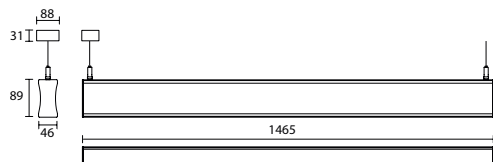

Why

pendant luminaire

A CASAMBI control app from casambi

Code	Type	Color	Color temperature	Luminous flux	Power	Voltage	Weight

dimmable, power supply to be specified separately

2791461	WHY1 1465 OPAL	WHITE	warm (4000 K)	6700 lm	65 W	24 V DC	4,10 kg
2792461	WHY3 1465 LOUVRE	WHITE	warm (4000 K)	7700 lm	65 W	24 V DC	4,10 kg