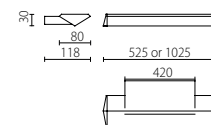

Angle 30 Wall

wall-mounted luminaire

Code	Type	Color	Color temperature	Luminous flux	Power	Voltage	Weight
ON/OFF							
2532800	ANGLE 30 WALL 1025	WHITE	warm (3000 K)	4500 lm	45 W	230 V AC	4,50 kg
2532700	ANGLE 30 WALL 525	WHITE	warm (3000 K)	2200 lm	23 W	230 V AC	3,50 kg