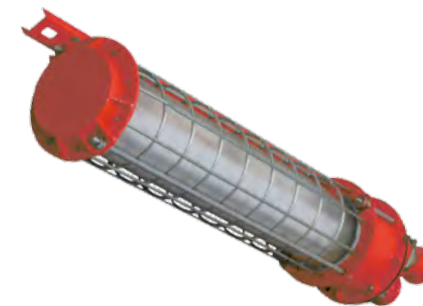

Krypton

this explosion-proof mining lamp can survive anything.

Exclusively for those who aren't afraid to swim against the current.