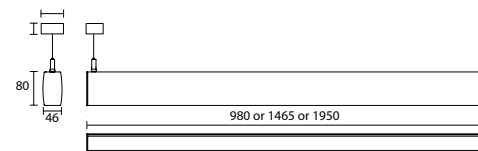

Bracket

pendant luminaire

A

Code	Type	Color	Color temperature	Luminous flux	Power	Voltage	Weight

ON/OFF

1937001	BRACKET 2 980 LOUVRE	WHITE	warm (3000 K)	4300 lm	39 W	230 V AC	2,80 W
1938001	BRACKET 2 1465 LOUVRE	WHITE	warm (3000 K)	7000 lm	60 W	230 V AC	4,10 W
1939001	BRACKET 2 1950 LOUVRE	WHITE	warm (3000 K)	10000 lm	85 W	230 V AC	5,40 W
1942001	BRACKET 1 980 OPAL	WHITE	warm (3000 K)	3900 lm	39 W	230 V AC	2,80 W
1943001	BRACKET 1 1465 OPAL	WHITE	warm (3000 K)	6500 lm	60 W	230 V AC	4,10 W
1944001	BRACKET 1 1950 OPAL	WHITE	warm (3000 K)	9100 lm	85 W	230 V AC	5,40 W