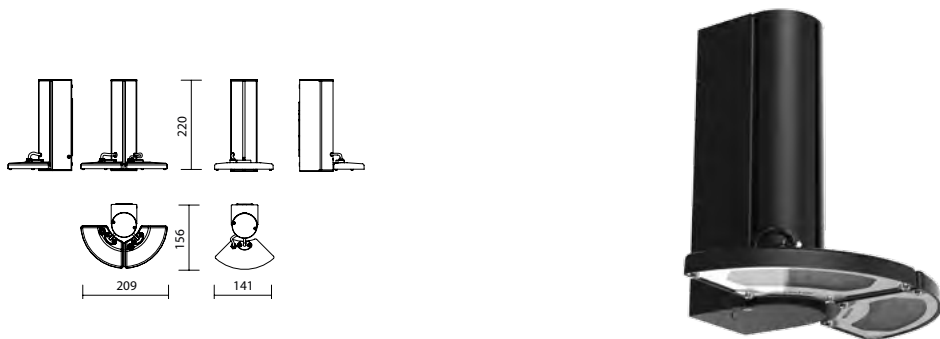

Tulip Wall

wall-mounted luminaire

Code	Type	Color	Color temperature	Luminous flux	Power	Voltage	Weight
ON/OFF							
F36021370066000	TULIP WALL	GRAY	warm (3000 K)	1100 lm	12 W	230 V AC	1,70 kg
F36021370055000	TULIP WALL	BLACK	warm (3000 K)	1100 lm	12 W	230 V AC	1,70 kg
F36022370066600	TULIP 2 WALL	GRAY	warm (3000 K)	2200 lm	23 W	230 V AC	2,00 kg
F36022370055500	TULIP 2 WALL	BLACK	warm (3000 K)	2200 lm	23 W	230 V AC	2,00 kg