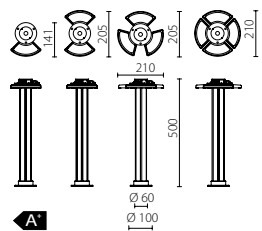

Tulip

garden luminaire

Code	Type	Color	Color temperature	Luminous flux	Power	Voltage	Weight
dimmable							
F96021371566000	TULIP 1	GRAY	warm (3000 K)	1100 lm	12 W	230 V AC	2,40 kg
F96021371555000	TULIP 1	BLACK	warm (3000 K)	1100 lm	12 W	230 V AC	2,40 kg
F96022371566600	TULIP 2	GRAY	warm (3000 K)	2200 lm	23 W	230 V AC	2,70 kg
F96022371555500	TULIP 2	BLACK	warm (3000 K)	2200 lm	23 W	230 V AC	2,70 kg
F96023371566660	TULIP 3	GRAY	warm (3000 K)	3200 lm	35 W	230 V AC	3,00 kg
F96023371555550	TULIP 3	BLACK	warm (3000 K)	3200 lm	35 W	230 V AC	3,00 kg
F96024371566666	TULIP 4	GRAY	warm (3000 K)	4300 lm	47 W	230 V AC	3,30 kg
F96024371555555	TULIP 4	BLACK	warm (3000 K)	4300 lm	47 W	230 V AC	3,30 kg