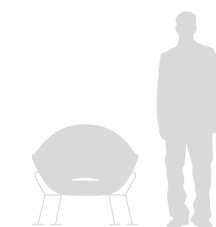

material: recyclable polyethylene
dimensions: 87 x 78 x 84 cm
frame material: metal

- 60001WH-BR white / brass base
- 60001BL-BR black / brass base
- 60001PI-BR pink / brass base
- 60001WH-PC white / coated base outdoor
- 60001BL-PC black / coated base outdoor
- 60001PI-PC pink / coated base outdoor