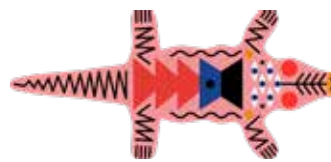

Crocopink L-M
DESIGN MARCO OGGIAN

material: acrylic hand tufted
dimensions:
98 x 220 cm
64 x 165 cm

42106CR-L
42106CR-M