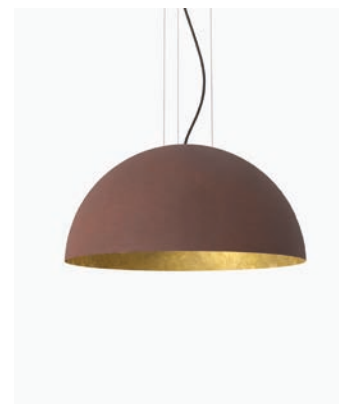

Dimensioni
Size

Ø 40 x h 20 cm

Ø 50 x h 25 cm

Ø 60 x h 30 cm

Sorgente luminosa
Light source

E27 fluo/halo/led
1 x max 60W

E27 fluo/halo/led
1 x max 60W

E27 fluo/halo/led
1 x max 60W

Lunghezza del cavo
Cable length

110 cm

110 cm

110 cm

Codice
Code

122.24

122.25

122.26

Colori
Colors

Pewter, Corten,
Matte Black
↳ Inside: Gold Foil,
White Opaque

Pewter, Corten,
Matte Black
↳ Inside: Gold Foil,
White Opaque

Pewter, Corten,
Matte Black
↳ Inside: Gold Foil,
White Opaque