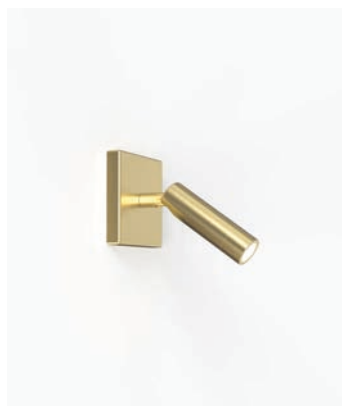

Split

	Parete Wall	Parete Wall	Parete Wall
Dimensioni Size	16 x p 9 x h 6 cm	10 x p 10 x h 10 cm	15 x p 9 x h 15 cm
Sorgente luminosa Light source	LED inclusi / LED included 3W 350mA 200lm 3000K	LED inclusi / LED included 3W 350mA 3000K	LED inclusi / LED included 3W 350mA 3000K
Lunghezza del cavo Cable length			
Codice Code	119.41	119.42	119.43
Colori Colors	Matte Black, Brushed Brass	Matte Black, Brushed Brass	Matte Black, Brushed Brass