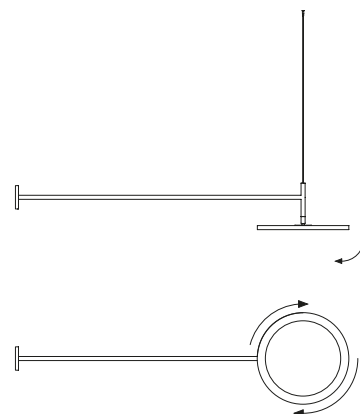

Moon

Sospensione
Pendant

Sospensione
Pendant

Parete
Wall