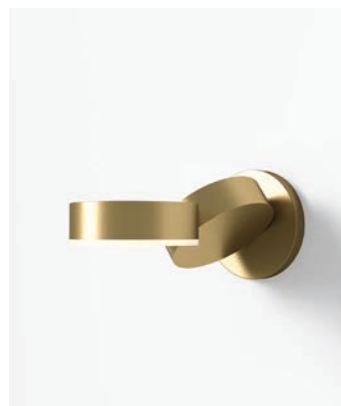

Dimensioni Size	Ø 11 x h 15 cm	Ø 12 x p 24cm	l 38 x p 36 x h 181 cm
Sorgente luminosa Light source	LED inclusi / LED included 1 x 8W 2700K	LED LED inclusi / LED included 1 x 8W 2700K	LED inclusi / LED included 4 x 8W 2700K
Lunghezza del cavo Cable length	150 cm		
Codice Code	169.21	169.42	169.44
Colori Colors	Matte Black, Brushed Brass	Matte Black, Brushed Brass	Matte Black, Brushed Brass