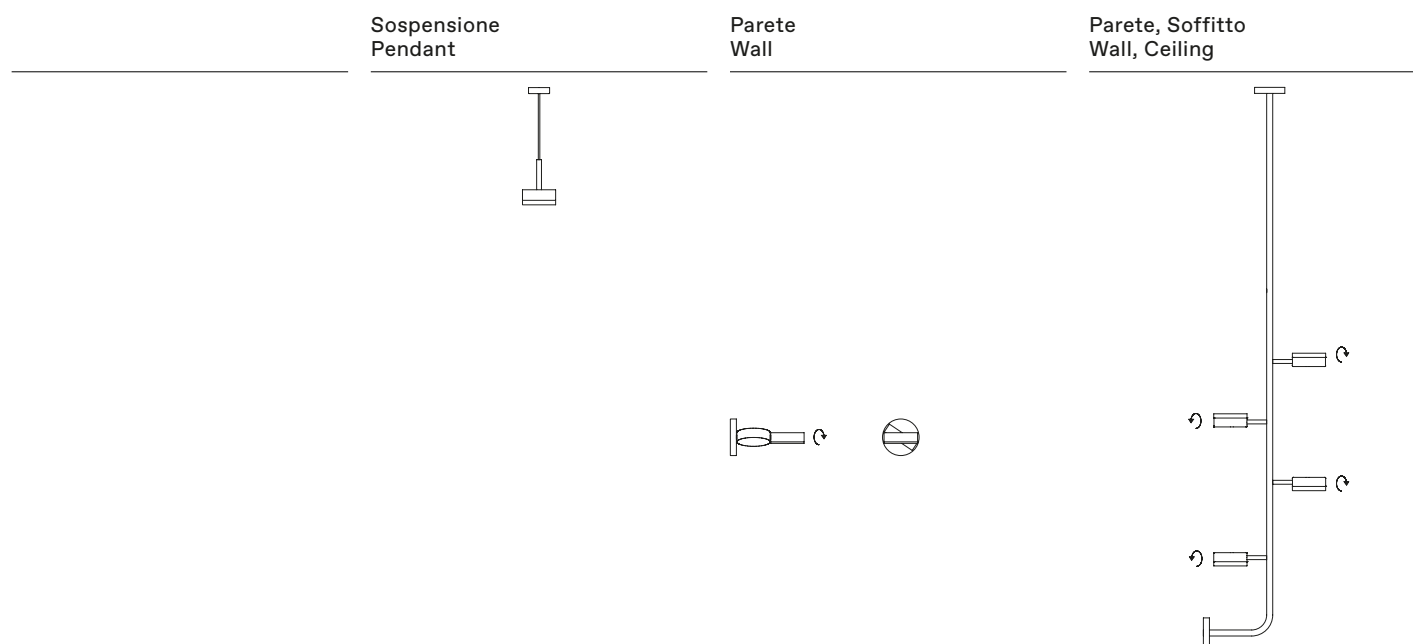

Tol

Dimensioni Size	Ø 11 x h 15 cm	Ø 12 x p 24cm	l 38 x p 36 x h 181 cm
Sorgente luminosa Light source	LED inclusi / LED included 1 x 8W 2700K	LED LED inclusi / LED included 1 x 8W 2700K	LED inclusi / LED included 4 x 8W 2700K
Lunghezza del cavo Cable length	150 cm		
Codice Code	169.21	169.42	169.44
Colori Colors	Matte Black, Brushed Brass	Matte Black, Brushed Brass	Matte Black, Brushed Brass