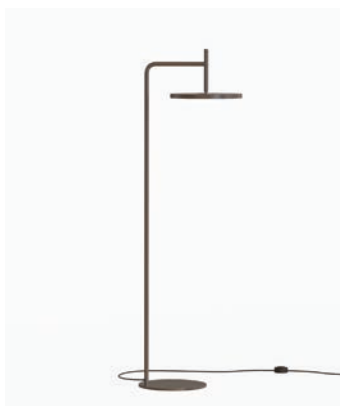

Terra
Floor

l 48 × p 32 × h 160 cm

LED inclusi / LED included
1 × 38W 2700K

300 cm

144.63

Bronze
Diffuser: White/Marble

Parete, Soffitto
Wall, Ceiling

Ø 33 cm

LED inclusi / LED included
1 × 28W 2700K

144.73

Bronze
Diffuser: White/Marble

Parete, Soffitto
Wall, Ceiling

Ø 45 cm

LED inclusi / LED included
1 × 38W 2700K

144.74

Bronze
Diffuser: White/Marble

Parete, Soffitto
Wall, Ceiling

Ø 33 cm × h 28 cm

LED inclusi / LED included
1 × 28W 2700K

144.77

Bronze
Diffuser: White/Marble