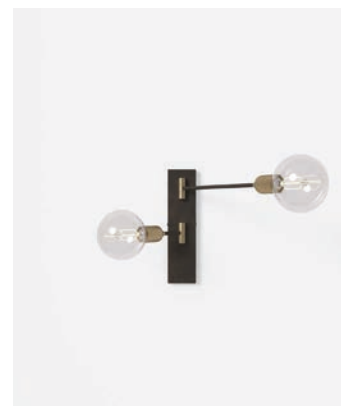

Agò

Dimensioni
Size

l 110 x p 85 cm x h 85 cm

l 154 x p 175 cm x h 113 cm

l 44 x p 8 cm x h 32 cm

Sorgente luminosa
Light source

E27 halo/led
6 x max 53W

E27 halo/led
9 x max 53W

E27 halo/led
2 x max 53W

Lunghezza del cavo
Cable length

Codice
Code

103.16

103.19

103.42

Colori
Colors

Golden Brown/
Brushed Brass

Golden Brown/
Brushed Brass

Golden Brown/
Brushed Brass