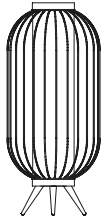

E27 fluo/halo/led
1 x max 60W

Lunghezza del cavo
Cable length

110 cm

110 cm

110 cm

Codice
Code

195.24

195.25

195.26

Colori
Colors

Coffee
Finish: Wood

Coffee
Finish: Wood

Coffee
Finish: Wood

Terra,
Floor

Terra,
Floor

Ø 37 x h 80 cm