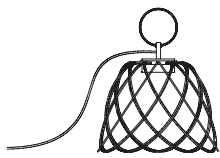

Tavolo
Table

Parete
Wall

Sistema
System

Terra
Floor

Ø 43 × h 51 cm

LED inclusi / LED included
1 × 16W 2700K IP44

600 cm

107.64

Corten, Sand White