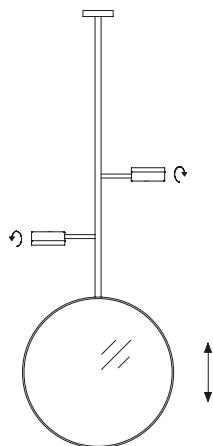

Parete
Wall