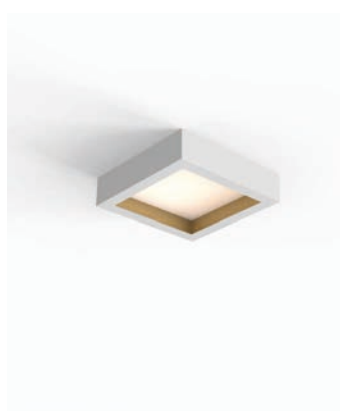

Valencia

	Parete, Soffitto Wall, Ceiling	Parete, Soffitto Wall, Ceiling	Parete, Soffitto Wall, Ceiling
Dimensioni Size	l 30 x h 30 cm	l 30 x h 60 cm	l 30 x h 120 cm
Sorgente luminosa Light source	LED inclusi / LED included 18W 1420lm 3000K	LED inclusi / LED included 36W 3450lm 3000K	LED inclusi / LED included 36W 3850lm 3000K
Lunghezza del cavo Cable length			
Codice Code	205.72	205.75	205.77
Colori Colors	White Opaque, Coffee ↳Inside: Light Gold, Copper	White Opaque, Coffee ↳Inside: Light Gold, Copper	White Opaque, Coffee ↳Inside: Light Gold, Copper