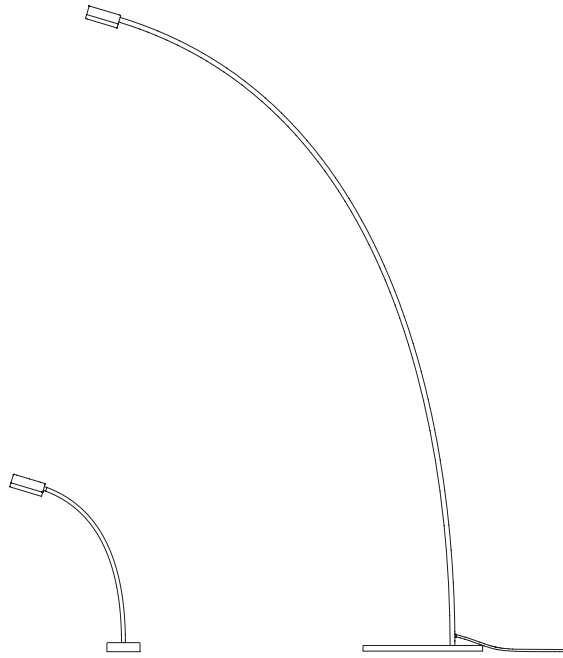

Sistema
System

Terra
Floor

Terra
Floor