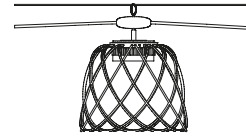

Corten, Sand White

Ø 29 × h 41 cm

LED inclusi / LED included
1 × 16W 2700K IP44

107.44

Corten, Sand White

Ø 29 × h 36 cm

LED inclusi / LED included
5 × 16W 2700K IP44

600/150/150/150/150 cm