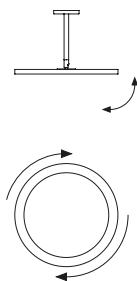

Parete, Soffitto
Wall, Ceiling