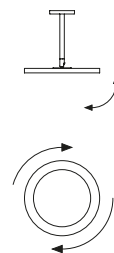

Ø 45 cm

LED inclusi / LED included
1 × 38W 2700K

144.74

Bronze
Diffuser: White/Marble

Parete, Soffitto
Wall, Ceiling

Ø 33 cm × h 28 cm

LED inclusi / LED included
1 × 28W 2700K

144.77