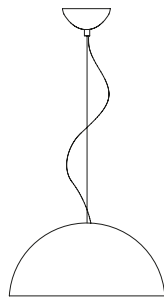

Rugiada

Sospensione
Pendant