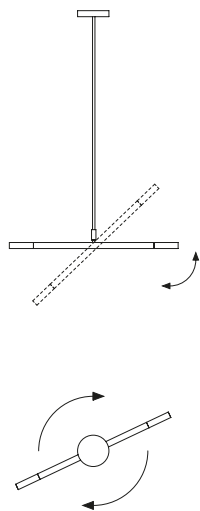

105.28

105.29

Colori
Colors

Light Gold

Light Gold

Light Gold

Sospensione
Pendant

Ø 2,5 x l 70 x h 100 cm