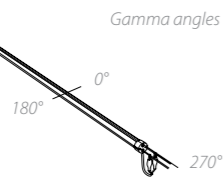

CURVE FOTOMETRICHE

PHOTOMETRIC CURVES

C semiplanes: 180°—0°/270°—90°
Sample dimension: 100 cm x 2,2 cm
Flow: 1108,77 lm
Maximum: 277,82 Cd/Klm
Position: C=330,00 G=3,00
Performance: 100,00%
Asymmetrical

C semiplanes: 180°—0°/270°—90°
Sample dimension: 100 cm x 2,2 cm
Flow: 2217,56 lm
Maximum: 139,23 Cd/Klm
Position: C=30,00 G=177,00
Performance: 100,00%
Asymmetrical