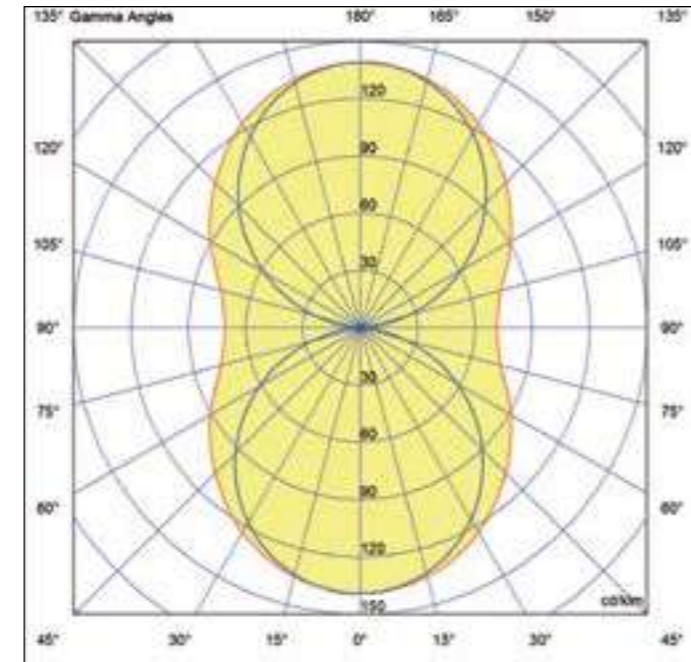

# CURVE FOTOMETRICHE

## PHOTOMETRIC CURVES

Archetto Space/1 strip LED

C semiplanes: 180°—0°/270°—90°  
 Sample dimension: 100 cm x 2,2 cm  
 Flow: 1108,77 lm  
 Maximum: 277,82 Cd/Klm  
 Position: C=330,00 G=3,00  
 Performance: 100,00%  
 Asymmetrical

Archetto Space/2 strip LED

C semiplanes: 180°—0°/270°—90°  
 Sample dimension: 100 cm x 2,2 cm  
 Flow: 2217,56 lm  
 Maximum: 139,23 Cd/Klm  
 Position: C=30,00 G=177,00  
 Performance: 100,00%  
 Asymmetrical