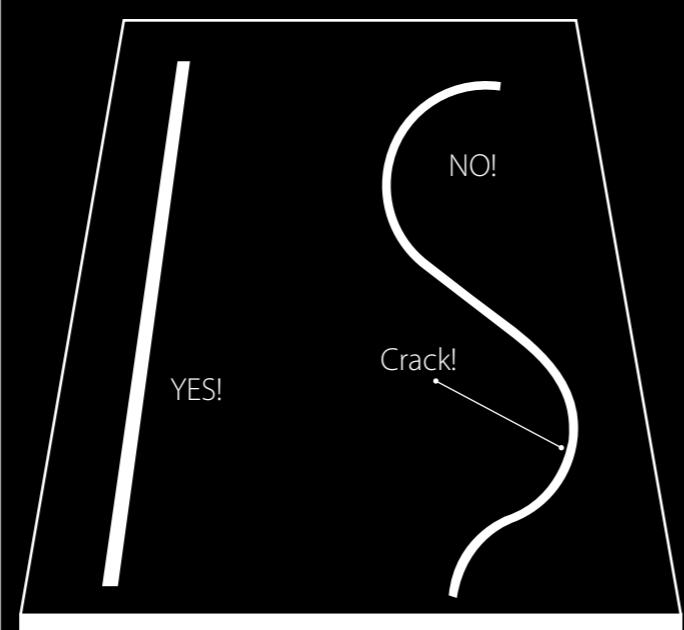

Archetto Custom offers the possibility of creating sartorial solutions of light, using the luminous line, of variable length up to 5 meters, also on supports created for specific projects. It is particularly indicated in the perimeter underline and in the lighting, never invasive, of facades, windows, paths of light, installations.

Tenere Archetto Custom in linea retta su superfici piane per non danneggiare la strip LED/  
Hold the Archetto Custom in a straight line on flat surfaces to avoid damaging the LED strip

Curva fotometrica  
Photometric curve