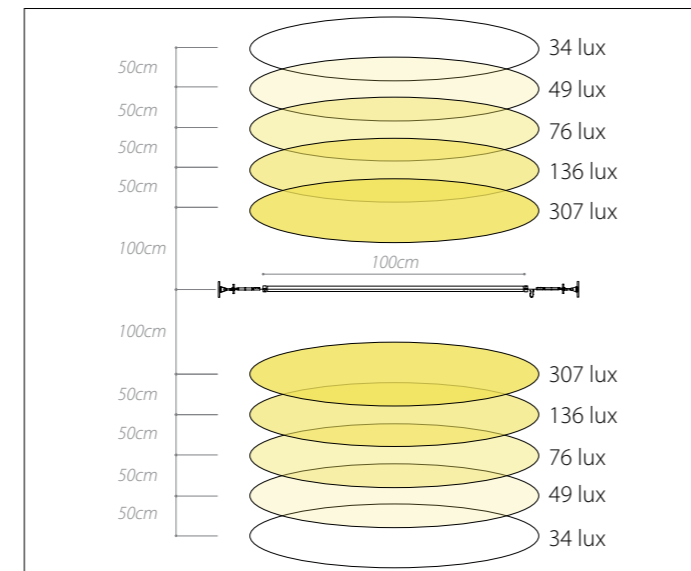

# CURVE FOTOMETRICHE

## PHOTOMETRIC CURVES

Archetto Space/1 strip LED

C semiplanes: 180°—0°/270°—90°  
 Sample dimension: 100 cm x 2,2 cm  
 Flow: 1108,77 lm  
 Maximum: 277,82 Cd/Klm  
 Position: C=330,00 G=3,00  
 Performance: 100,00%  
 Asymmetrical

Archetto Space/2 strip LED

C semiplanes: 180°—0°/270°—90°  
 Sample dimension: 100 cm x 2,2 cm  
 Flow: 2217,56 lm  
 Maximum: 139,23 Cd/Klm  
 Position: C=30,00 G=177,00  
 Performance: 100,00%  
 Asymmetrical