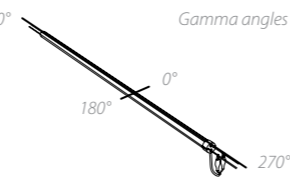

## PHOTOMETRIC CURVES

Archetto Space/1 strip LED

C semiplanes: 180°—0°/270°—90°  
 Sample dimension: 100 cm x 2,2 cm  
 Flow: 1108,77 lm  
 Maximum: 277,82 Cd/Klm  
 Position: C=330,00 G=3,00  
 Performance: 100,00%  
 Asymmetrical

Archetto Space/2 strip LED

C semiplanes: 180°—0°/270°—90°  
 Sample dimension: 100 cm x 2,2 cm  
 Flow: 2217,56 lm  
 Maximum: 139,23 Cd/Klm  
 Position: C=30,00 G=177,00  
 Performance: 100,00%  
 Asymmetrical