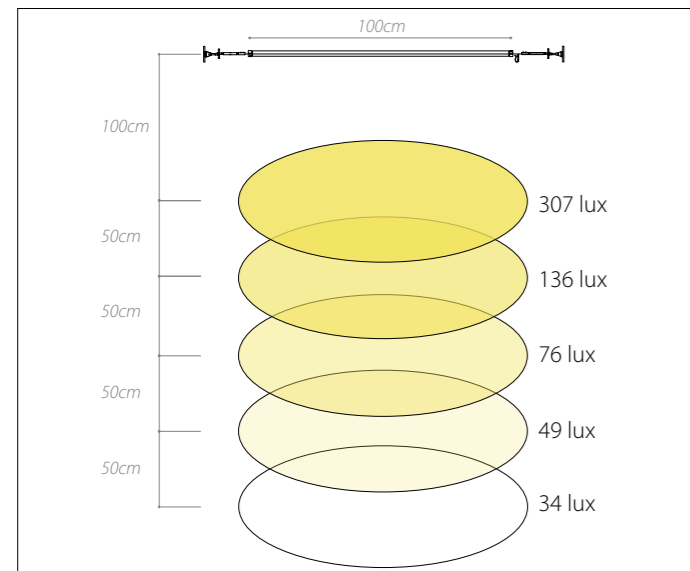

## Spot/ Spot **A+**

Testa telescopica. Metallo verniciato o nickel  
Telescopic head. Painted metal or nickel

	Bianco/White	ARCSPP01BI
	Nero/Black	ARCSPP01NE
	Nickel/ Nickel	ARCSPP01NK

# CURVE FOTOMETRICHE

## PHOTOMETRIC CURVES

Archetto Space/1 strip LED

C semiplanes: 180°—0°/270°—90°  
 Sample dimension: 100 cm x 2,2 cm  
 Flow: 1108,77 lm  
 Maximum: 277,82 Cd/Klm  
 Position: C=330,00 G=3,00  
 Performance: 100,00%  
 Asymmetrical